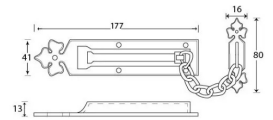

Door Chain - Black

Product Images

Description

- Security door chain

Finish

- Black

Dimensions

- Fixing Plate: 177mm x 41mm
- Chain Plate: 80mm x 16mm
- Chain Length: 154mm

Important Info Before You Buy

- To operate close door and Slide chain in to keep

- Door is restricted to length of chain when opened
- Ideal for wooden doors with no glass or viewer so you can see who's at the door with out fully opening it
- Comes with fixing screws

Products in this set

49008.1 - Door Chain - 177mm x 41mm - Black - Each