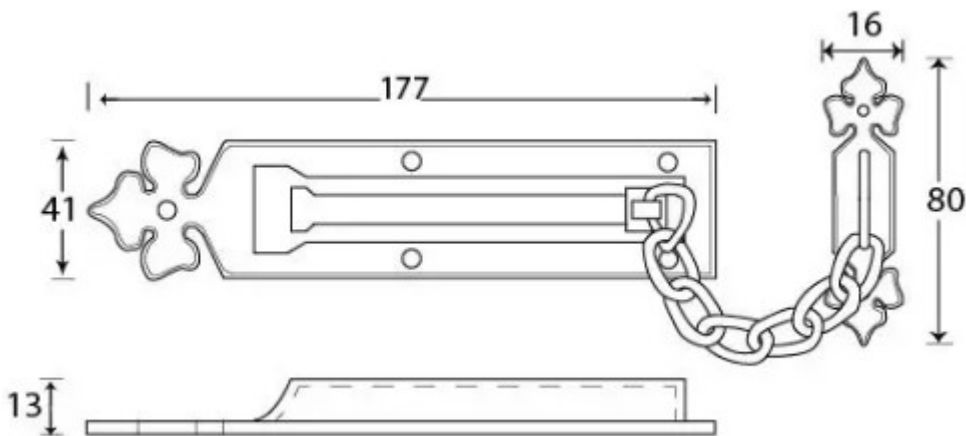

Door Chain - Black

Product Images

Description

- Security door chain

Finish

- Black

Dimensions

- Fixing Plate: 177mm x 41mm
- Chain Plate: 80mm x 16mm
- Chain Length: 154mm

Important Info Before You Buy

- To operate close door and Slide chain in to keep

- Door is restricted to length of chain when opened
- Ideal for wooden doors with no glass or viewer so you can see who's at the door with out fully opening it
- Comes with fixing screws

Products in this set

49008.1 - Door Chain - 177mm x 41mm - Black - Each