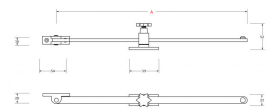

Sliding Casement Stay - Available In Two Sizes - Pewter

Product Images

Description

- Sliding screw down casement window stay
- Restricts the window opening angle
- Has a screw down knob to help keep the window held in the opened position

Finish

- Pewter

Dimensions

Available in two lengths - (Size **A** On The Above Diagram)

- 304mm Overall Length (12 Inches) - 49048.1

- 381mm Overall Length (15 Inches) - 49048.2

Important Info Before You Buy

- Suitable for wooden windows
- Suits standard outward opening casement windows
- Comes supplied with fixing screws

Products in this set

49048.1 - Sliding Casement Stay - 304mm Overall Length (12 Inches) - Pewter - Each