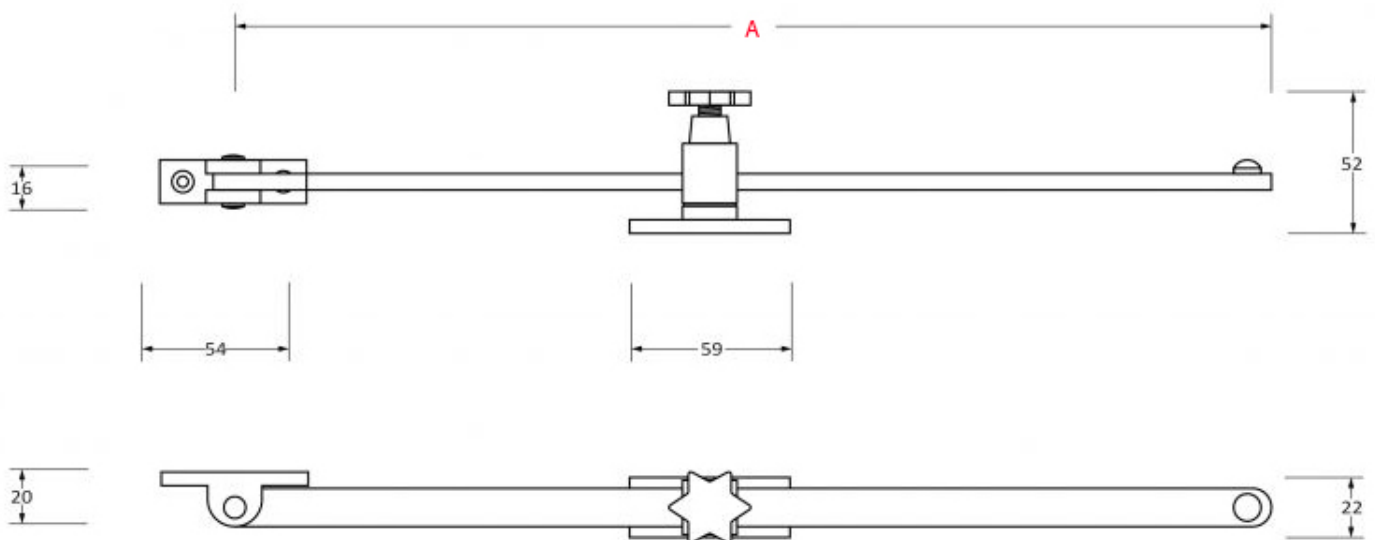

Sliding Casement Stay - Available In Two Sizes - Pewter

Product Images

Description

- Sliding screw down casement window stay
- Restricts the window opening angle
- Has a screw down knob to help keep the window held in the opened position

Finish

- Pewter

Dimensions

Available in two lengths - (Size **A** On The Above Diagram)

- 304mm Overall Length (12 Inches) - 49048.1

- 381mm Overall Length (15 Inches) - 49048.2

Important Info Before You Buy

- Suitable for wooden windows
- Suits standard outward opening casement windows
- Comes supplied with fixing screws

Products in this set

49048.1 - Sliding Casement Stay - 304mm Overall Length (12 Inches) - Pewter - Each

49048.2 - Sliding Casement Stay - 381mm Overall Length (15 Inches) - Pewter - Each