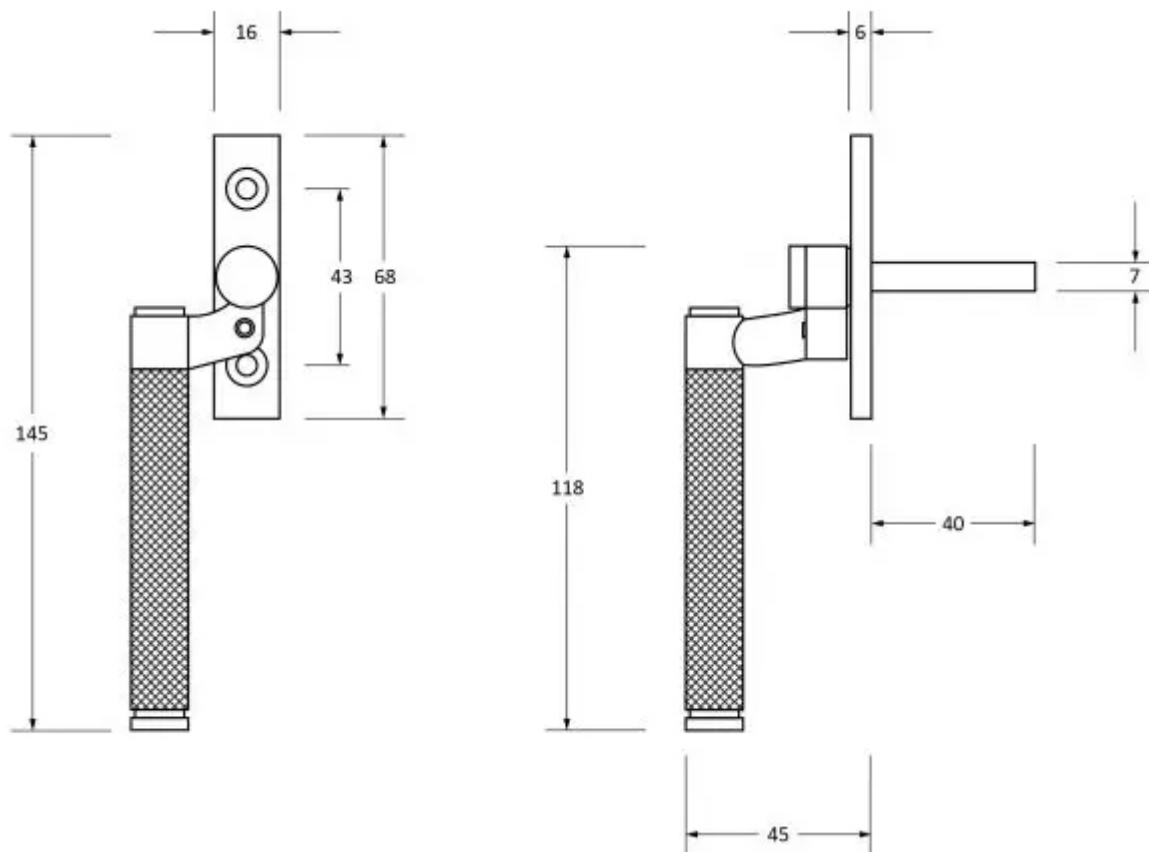

Brompton Cranked Knurled Pattern Locking Espagnolette Handle - Window Fastener - Left & Right Hand - Matt Black

Product Images

Description

- Cranked Locking Espagnolette Handle
- The Brompton suite has a contemporary design to date, and features a textured knurled pattern
- The industrial styling of the diamond effect creates a modern range of products that can be used throughout your property
- The product is handed and therefore care needs to be taken when choosing the correct hand. From the inside view, if your window is hinged on the left then a left-hand fastener is required

Finish

- Matt Black

Dimensions

Important Info Before You Buy

- Designed to fit any type of window, including uPVC and timber due to its slim fixing plate
- Can be matched with the Brompton stays
- 7mm² x 40mm spindle and can be locked by way of a grub screw
- Can be used with an espagnolette gearbox & window lock
- Suits standard outward opening casement windows
- Comes supplied with fixing screws and a allen key

Products in this set

49052.1 - Brompton Cranked Knurled Pattern Locking Espagnolette Handle - Window Fastener - Left Hand - Matt Black - Each

49052.2 - Brompton Cranked Knurled Pattern Locking Espagnolette Handle - Window Fastener - Right Hand - Matt Black - Each