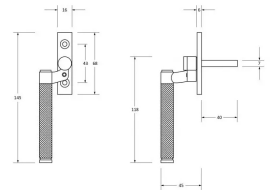

Brompton Cranked Knurled Pattern Locking Espagnolette Handle - Window Fastener - Left & Right Hand - Polished Chrome

Product Images

Description

- Cranked Locking Espagnolette Handle
- The Brompton suite has a contemporary design to date, and features a textured knurled pattern
- The industrial styling of the diamond effect creates a modern range of products that can be used throughout your property
- The product is handed and therefore care needs to be taken when choosing the correct hand. From the inside view, if your window is hinged on the left then a left-hand fastener is required

Finish

- Polished Chrome

Dimensions

Important Info Before You Buy

- Designed to fit any type of window, including uPVC and timber due to its slim fixing plate
- Can be matched with the Brompton stays
- 7mm² x 40mm spindle and can be locked by way of a grub screw
- Can be used with an espagnolette gearbox & window lock
- Suits standard outward opening casement windows
- Comes supplied with fixing screws and a allen key

Products in this set

49055.1 - Brompton Cranked Knurled Pattern Locking Espagnolette Handle - Window Fastener - Left Hand - Polished Chrome - Each

49055.2 - Brompton Cranked Knurled Pattern Locking Espagnolette Handle - Window Fastener - Right Hand - Polished Chrome - Each