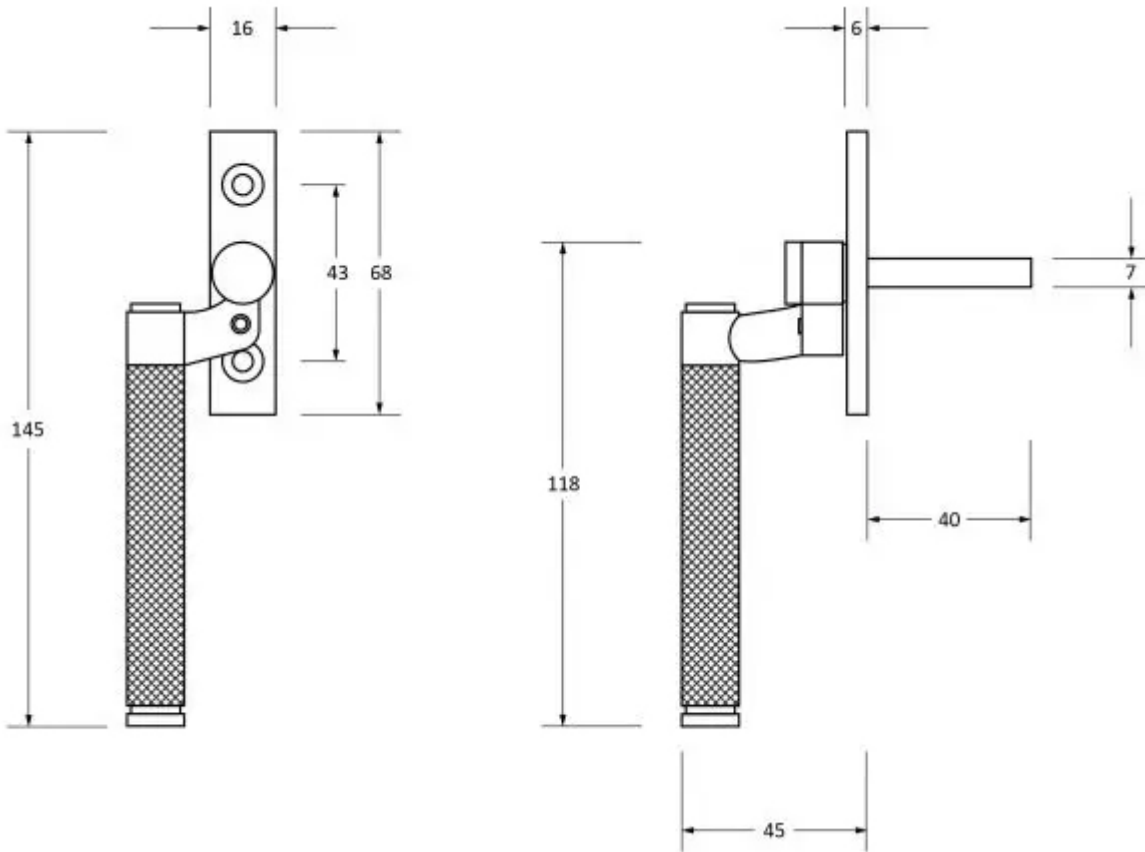

Brompton Cranked Knurled Pattern Locking Espagnolette Handle - Window Fastener - Left & Right Hand - Polished Chrome

Product Images

Description

- Cranked Locking Espagnolette Handle
- The Brompton suite has a contemporary design to date, and features a textured knurled pattern
- The industrial styling of the diamond effect creates a modern range of products that can be used throughout your property
- The product is handed and therefore care needs to be taken when choosing the correct hand. From the inside view, if your window is hinged on the left then a left-hand fastener is required

Finish

- Polished Chrome

Dimensions

Important Info Before You Buy

- Designed to fit any type of window, including uPVC and timber due to its slim fixing plate
- Can be matched with the Brompton stays
- 7mm² x 40mm spindle and can be locked by way of a grub screw
- Can be used with an espagnolette gearbox & window lock
- Suits standard outward opening casement windows
- Comes supplied with fixing screws and a allen key

Products in this set

49055.1 - Brompton Cranked Knurled Pattern Locking Espagnolette Handle - Window Fastener - Left Hand - Polished Chrome - Each

49055.2 - Brompton Cranked Knurled Pattern Locking Espagnolette Handle - Window Fastener - Right Hand - Polished Chrome - Each