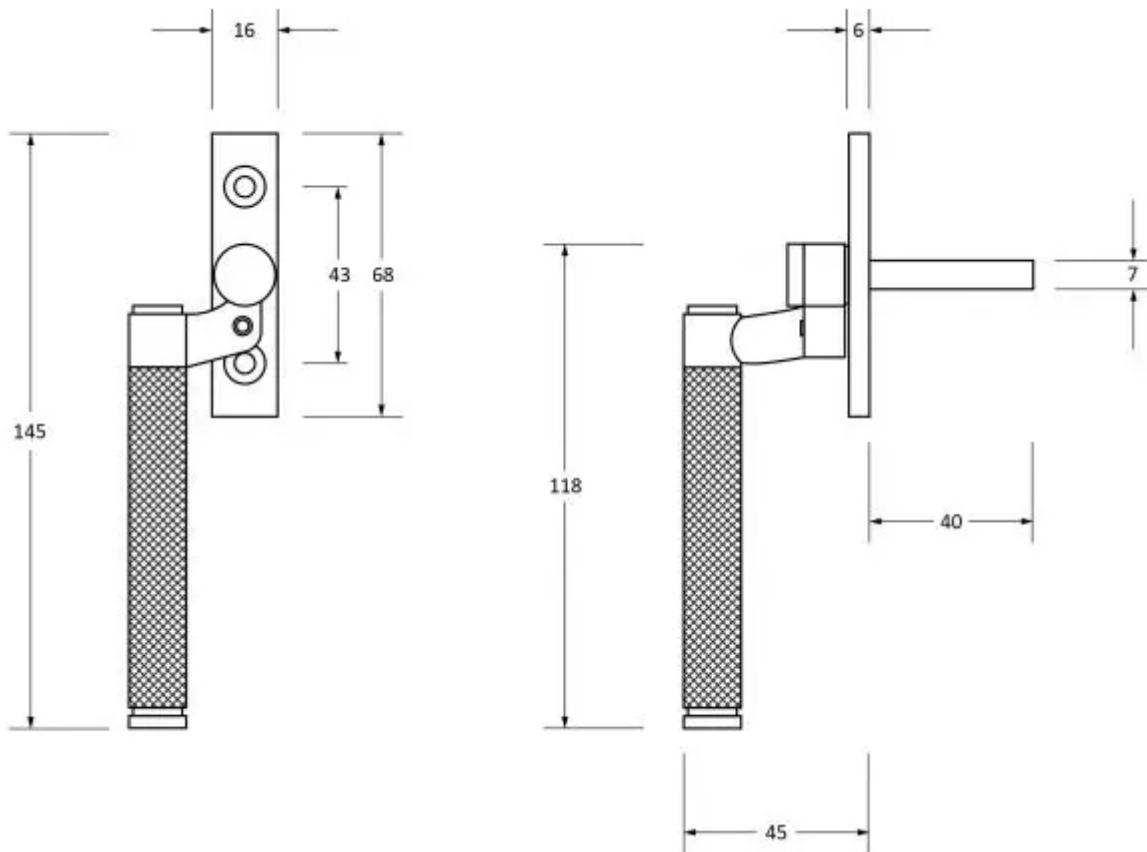

Brompton Cranked Knurled Pattern Locking Espagnolette Handle - Window Fastener - Left & Right Hand - Polished Nickel

Product Images

Description

- Cranked Locking Espagnolette Handle
- The Brompton suite has a contemporary design to date, and features a textured knurled pattern
- The industrial styling of the diamond effect creates a modern range of products that can be used throughout your property
- The product is handed and therefore care needs to be taken when choosing the correct hand. From the inside view, if your window is hinged on the left then a left-hand fastener is required

Finish

- Polished Nickel

Dimensions

Important Info Before You Buy

- Designed to fit any type of window, including uPVC and timber due to its slim fixing plate
- Can be matched with the Brompton stays
- 7mm² x 40mm spindle and can be locked by way of a grub screw
- Can be used with an espagnolette gearbox & window lock
- Suits standard outward opening casement windows
- Comes supplied with fixing screws and a allen key

Products in this set

49056.1 - Brompton Cranked Knurled Pattern Locking Espagnolette Handle - Window Fastener - Left Hand - Polished Nickel - Each

49056.2 - Brompton Cranked Knurled Pattern Locking Espagnolette Handle - Window Fastener - Right Hand - Polished Nickel - Each