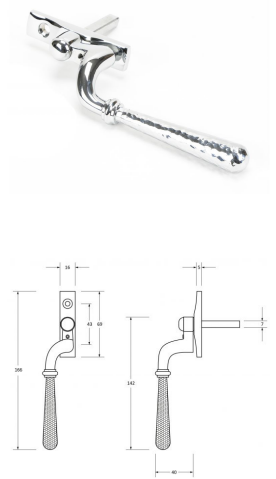

## Newbury Cranked Hammered Pattern Locking Espagnolette Handle - Window Fastener - Left & Right Hand - Polished Chrome

### Description

- Cranked Locking Espagnolette Handle
- Our weighty hammered Newbury window handle range is forged from solid brass which emphasises the high quality materials and manufacturing techniques used
- A perfect design choice to use throughout your property with many other matching products available
- The product is handed and therefore care needs to be taken when choosing the correct hand. From the inside view, if your window is hinged on the left then a left-hand fastener is required

#### Important Info Before You Buy

- Designed to fit any type of window, including uPVC and timber due to its slim fixing plate
- Can be matched with the Newbury stays
- 7mm<sup>2</sup> x 40mm spindle and can be locked by way of a grub screw
- Can be used with an espagnolette gearbox & window lock
- Suits standard outward opening casement windows
- Comes supplied with fixing screws and a allen key

#### Products in this set

**49060.1 - Newbury Cranked Hammered Pattern Locking Espagnolette Handle - Window Fastener - Left Hand - Polished Chrome - Each**

**49060.2 - Newbury Cranked Hammered Pattern Locking Espagnolette Handle - Window Fastener - Right Hand - Polished Chrome - Each**