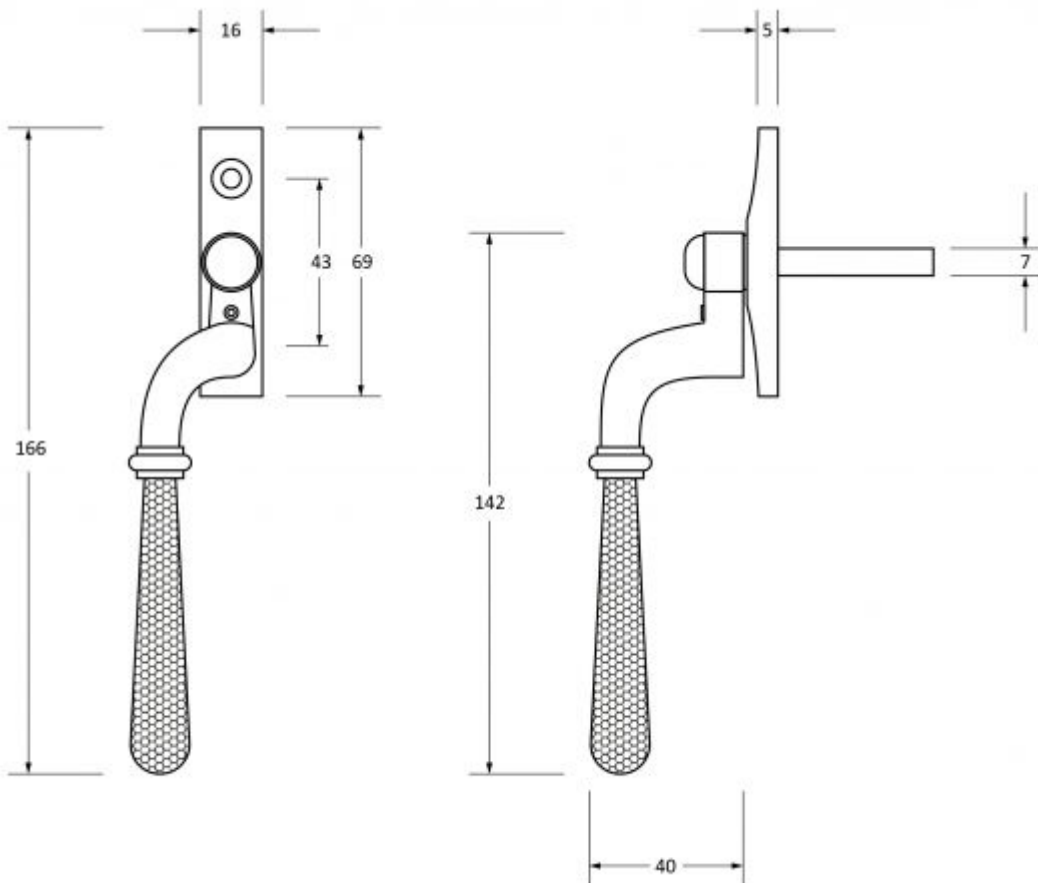

### Product Images

### Description

- Cranked Locking Espagnolette Handle
- Our weighty hammered Newbury window handle range is forged from solid brass which emphasises the high quality materials and manufacturing techniques used
- A perfect design choice to use throughout your property with many other matching products available
- The product is handed and therefore care needs to be taken when choosing the correct hand. From the inside view, if your window is hinged on the left then a left-hand fastener is required

### Dimensions

#### Important Info Before You Buy

- Designed to fit any type of window, including uPVC and timber due to its slim fixing plate
- Can be matched with the Newbury stays
- 7mm<sup>2</sup> x 40mm spindle and can be locked by way of a grub screw
- Can be used with an espagnolette gearbox & window lock
- Suits standard outward opening casement windows
- Comes supplied with fixing screws and a allen key