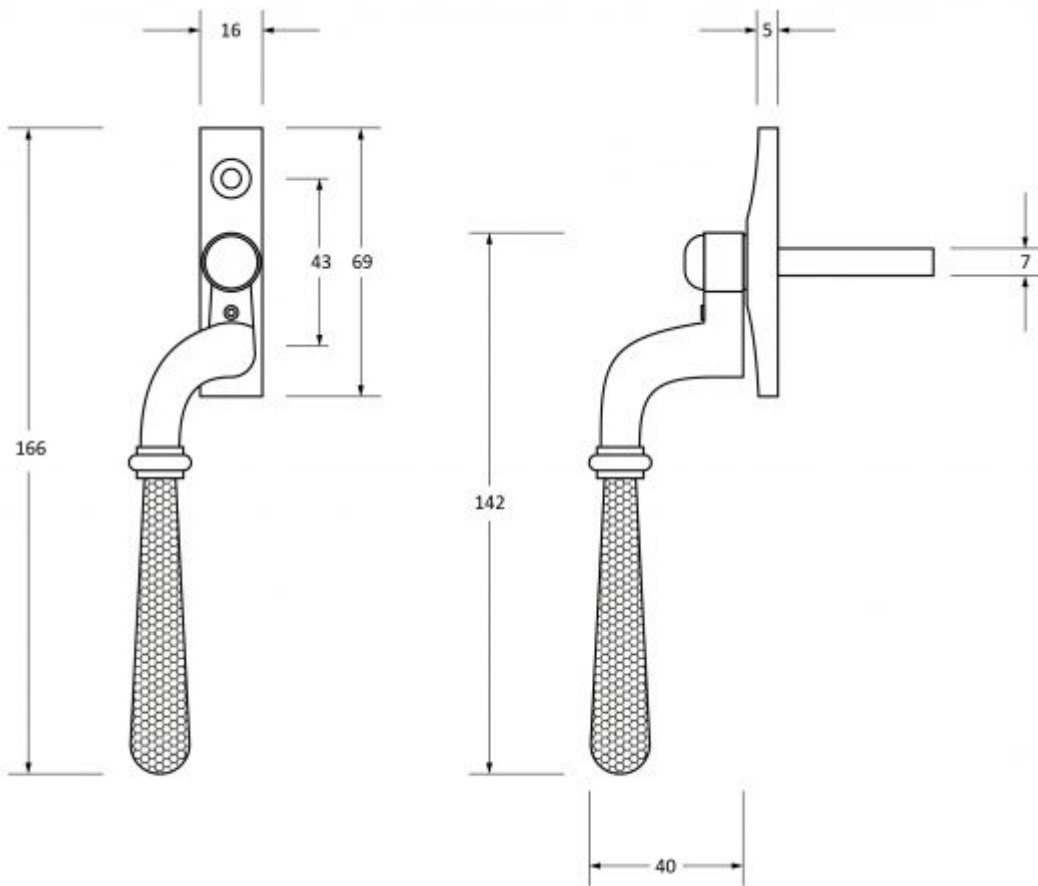

### Product Images

### Description

- Cranked Locking Espagnolette Handle
- Our weighty hammered Newbury window handle range is forged from solid brass which emphasises the high quality materials and manufacturing techniques used
- A perfect design choice to use throughout your property with many other matching products available
- The product is handed and therefore care needs to be taken when choosing the correct hand. From the inside view, if your window is hinged on the left then a left-hand fastener is required

### Dimensions

#### Important Info Before You Buy

- Designed to fit any type of window, including uPVC and timber due to its slim fixing plate
- Can be matched with the Newbury stays
- 7mm<sup>2</sup> x 40mm spindle and can be locked by way of a grub screw
- Can be used with an espagnolette gearbox & window lock
- Suits standard outward opening casement windows
- Comes supplied with fixing screws and a allen key