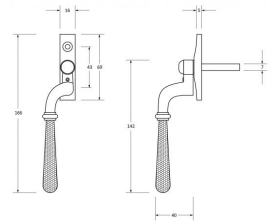

## Newbury Cranked Hammered Pattern Locking Espagnolette Handle - Window Fastener - Left & Right Hand - Polished Nickel

### Description

- Cranked Locking Espagnolette Handle
- Our weighty hammered Newbury window handle range is forged from solid brass which emphasises the high quality materials and manufacturing techniques used
- A perfect design choice to use throughout your property with many other matching products available
- The product is handed and therefore care needs to be taken when choosing the correct hand. From the inside view, if your window is hinged on the left then a left-hand fastener is required

### Dimensions

#### Important Info Before You Buy

- Designed to fit any type of window, including uPVC and timber due to its slim fixing plate
- Can be matched with the Newbury stays
- 7mm<sup>2</sup> x 40mm spindle and can be locked by way of a grub screw
- Can be used with an espagnolette gearbox & window lock
- Suits standard outward opening casement windows
- Comes supplied with fixing screws and a allen key