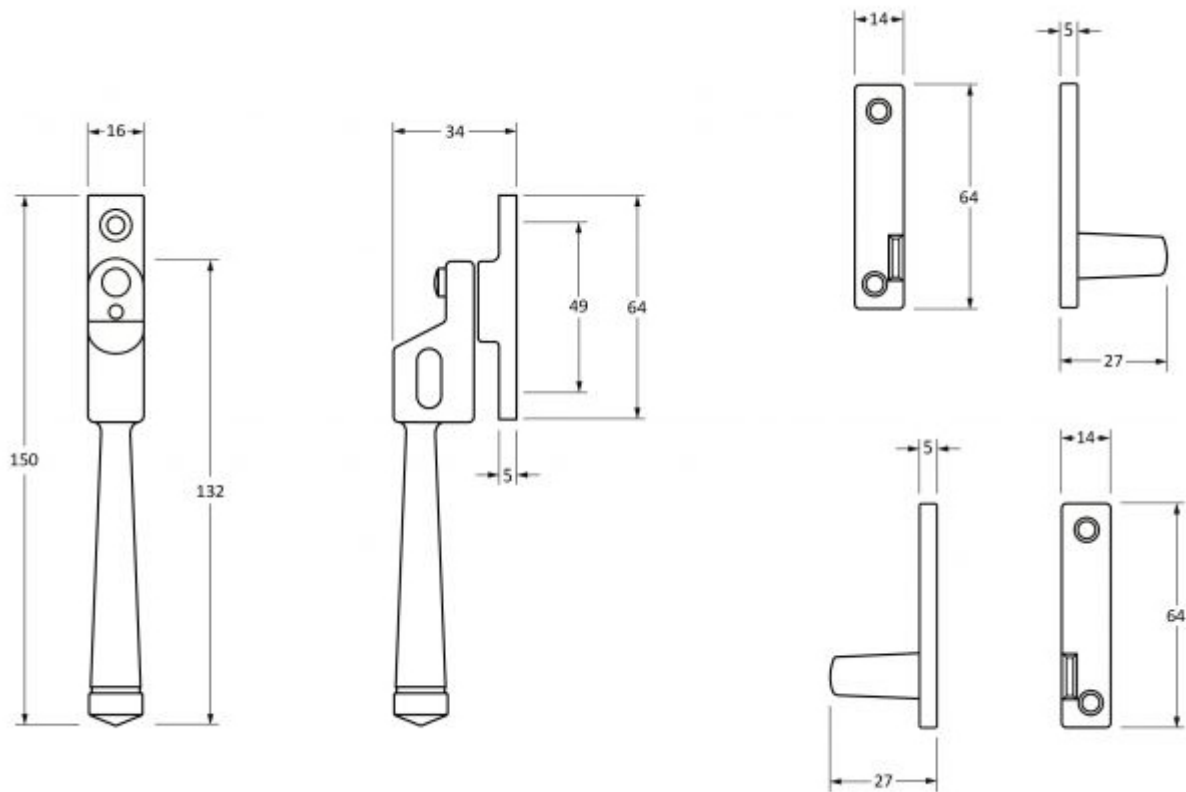

Avon Pattern Locking Night Vent Handle - Window Fastener - Reversible - Aged Solid Bronze

Product Images

Description

- The handle is night venting and can be locked in the open position as well as the closed position allowing some ventilation
- The product is reversible so will work on both left and right handed windows
- The Avon handles are our signature design and are extremely popular for their simplicity
- A perfect design choice to use throughout your property with many other matching products available

Finish

- Aged Solid Bronze

Dimensions

Important Info Before You Buy

- Designed to fit many types of timber windows due to its slim fixing plate
- Can be matched with the Avon stays and door handles in the range
- The fastener has a locking mechanism by the way of a grub screw
- Suits standard outward opening casement windows
- Comes supplied with fixing screws and a allen key

Products in this set

49068.1 - Avon Pattern Locking Night Vent Handle - Window Fastener - Reversible Hand - Aged Solid Bronze - Each