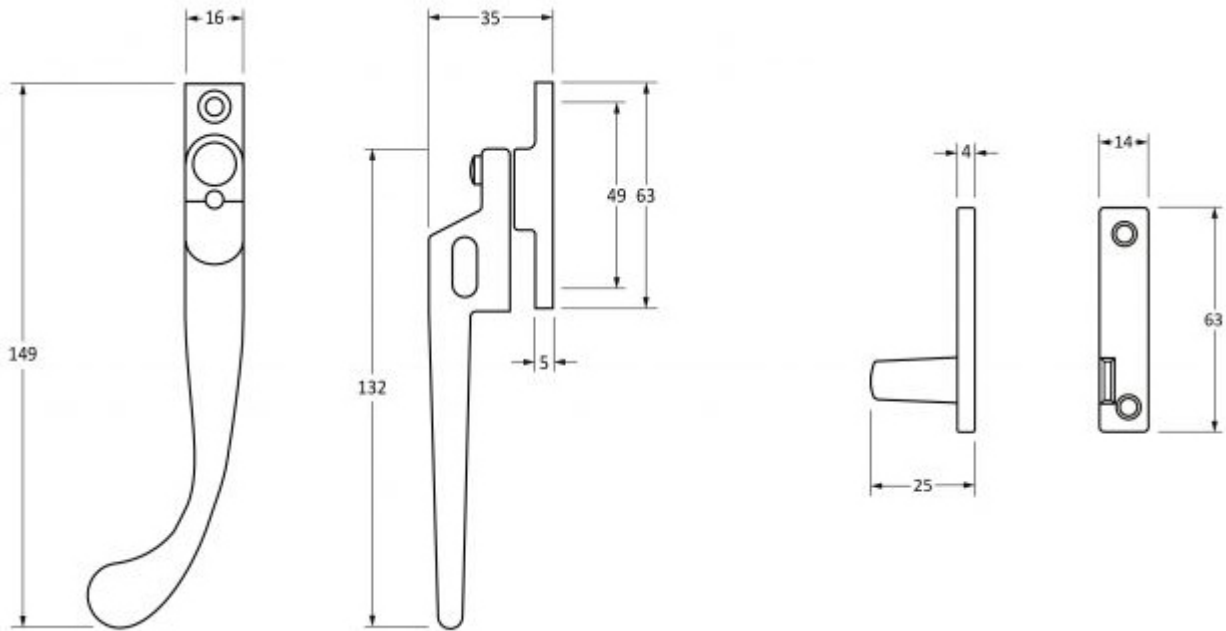

## Peardrop Pattern Locking Night Vent Handle - Window Fastener - Left & Right Hand - Satin Chrome

### Product Images

### Description

- The handle is night venting and can be locked in the open position as well as the closed position allowing some ventilation
- The peardrop fasteners are simple in design and offer a traditional looking product
- A perfect design choice to use throughout your property with many other matching products available
- The product is handed and therefore care needs to be taken when choosing the correct hand. From the inside view, if your window is hinged on the left then a left-hand fastener is required

### Dimensions