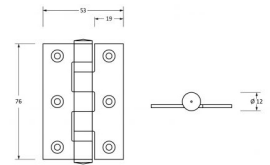

Ball Bearing Hinges - 76mm x 53mm - Polished Solid Bronze

Product Images

Description

- Hinges suitable for internal or external doors
- 2 ball bearings for superior action and wear-ability

Finish

- Polished Solid Bronze

Dimensions