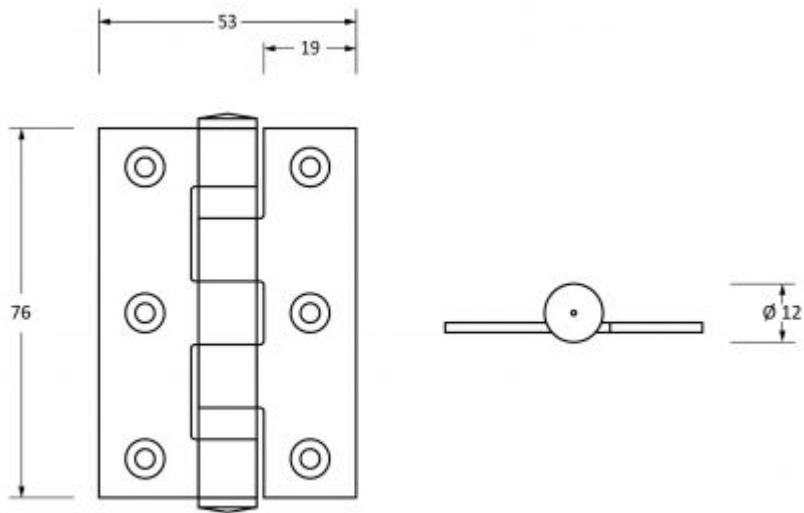

## Ball Bearing Hinges - 76mm x 53mm - Polished Solid Bronze

### Description

- Hinges suitable for internal or external doors
- 2 ball bearings for superior action and wear-ability

### Dimensions