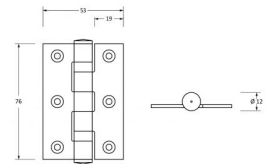

Ball Bearing Hinges - 76mm x 53mm - Polished Nickel

Product Images

Description

- Hinges suitable for internal or external doors
- 2 ball bearings for superior action and wear-ability

Finish

- Polished Nickel

Dimensions

Important Info Before You Buy

- Suitable for wooden doors
- Base material is stainless steel.
- Stainless steel is a very hardwearing finish ideal for use on internal or external doors
- Hinges have 2 ball bearings in the knuckle. This gives the hinge excellent strength and a smooth action
- We recommend this hinge for medium weight internal doors
- For glazed or heavy internal doors we recommend the 102mm x 76mm Stainless Steel hinges
- For heavy front doors or external doors we recommend the 102mm x 76mm Grade 13 Ball Bearing hinges
- For any doors that have to pass fire regulations the 102mm x 76mm Grade 13 Ball Bearing hinges have to be used
- Hinges are sold and priced in pairs and come supplied with screws

Products in this set

49077.1 - Ball Bearing Hinges - 76mm x 53mm - Polished Nickel - Pair