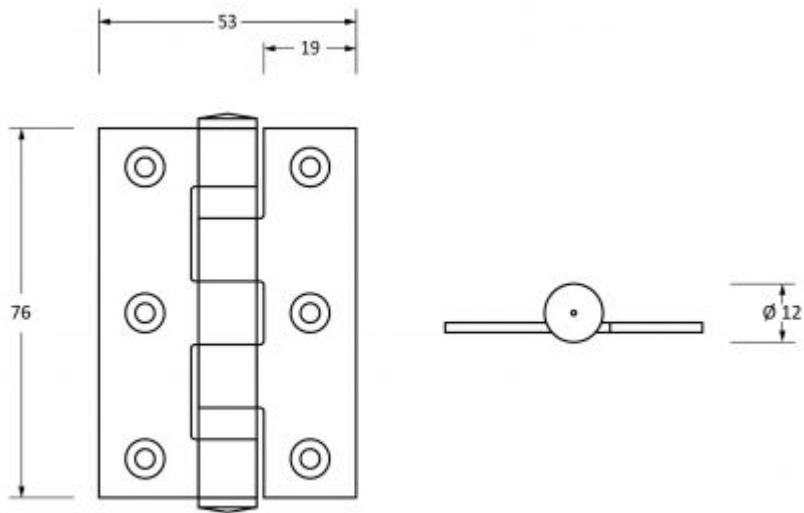

Ball Bearing Hinges - 76mm x 53mm - Polished Nickel

Product Images

Description

- Hinges suitable for internal or external doors
- 2 ball bearings for superior action and wear-ability

Finish

- Polished Nickel

Dimensions

Important Info Before You Buy

- Suitable for wooden doors
- Base material is stainless steel.
- Stainless steel is a very hardwearing finish ideal for use on internal or external doors
- Hinges have 2 ball bearings in the knuckle. This gives the hinge excellent strength and a smooth action
- We recommend this hinge for medium weight internal doors
- For glazed or heavy internal doors we recommend the 102mm x 76mm Stainless Steel hinges
- For heavy front doors or external doors we recommend the 102mm x 76mm Grade 13 Ball Bearing hinges
- For any doors that have to pass fire regulations the 102mm x 76mm Grade 13 Ball Bearing hinges have to be used
- Hinges are sold and priced in pairs and come supplied with screws

Products in this set

49077.1 - Ball Bearing Hinges - 76mm x 53mm - Polished Nickel - Pair