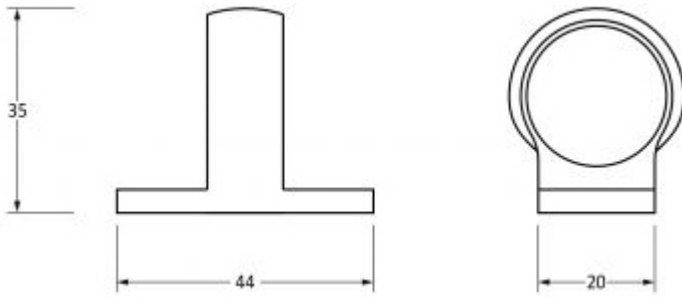

Window Sash Ring - Aged Solid Bronze

Product Images

Description

- Window Sash Ring
- Used to slide open or close a sash window
- Horizontal Fix

Finish

- Aged Solid Bronze

Dimensions

Important Info Before You Buy