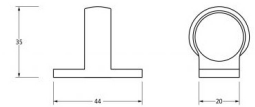

Window Sash Ring - Aged Solid Bronze

Product Images

Description

- Window Sash Ring
- Used to slide open or close a sash window
- Horizontal Fix

Finish

- Aged Solid Bronze

Dimensions

Important Info Before You Buy