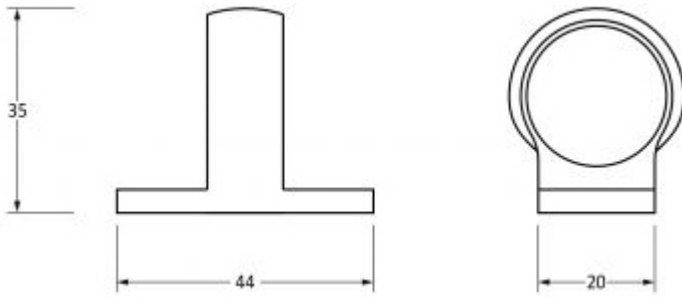

Window Sash Ring - Polished Nickel

Product Images

Description

- Window Sash Ring
- Used to slide open or close a sash window
- Horizontal Fix

Finish

- Polished Nickel

Dimensions

Important Info Before You Buy