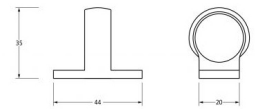

Window Sash Ring - Polished Nickel

Product Images

Description

- Window Sash Ring
- Used to slide open or close a sash window
- Horizontal Fix

Finish

- Polished Nickel

Dimensions

Important Info Before You Buy