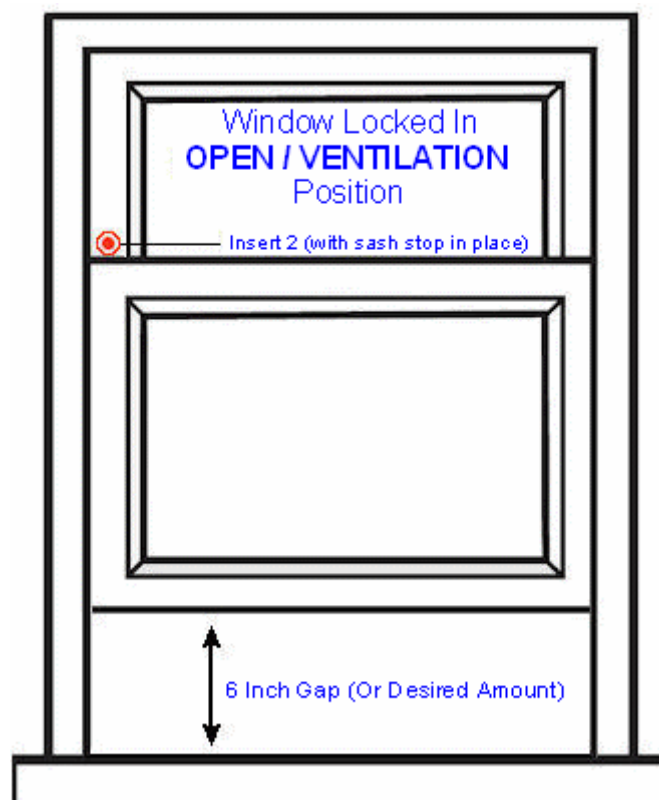

Key Flush Sash Stops - 28mm - Sliding Sash Windows Locks - Polished Nickel

Product Images

Description

- Key flush sliding sash window stop lock
 - Ideal for meeting insurance requirements for locking sliding sash windows
 - Fitted to the sash to restrict the opening for safety reasons and to allow the sash to be opened for ventilation without compromising on security
 - Strike plates are fitted to the top of the bottom sash to prevent damage

Size Details

Base Material

- Made from solid brass

Finish Details

- Polished Nickel

Fixings

- Each stop comes supplied with a strike plate that is fitted to the top of the bottom sash to prevent damage
- The sliding sash window can be locked in the open position for ventilation, by screwing the sash stop with the key

Usage

- Suitable for use with wooden sliding sash windows
- Stop can be retracted into the barrel to allow the window to be fully opened

Unit Of Sale

- Sold in singles
- Supplied with matching wood screws and 1 x key