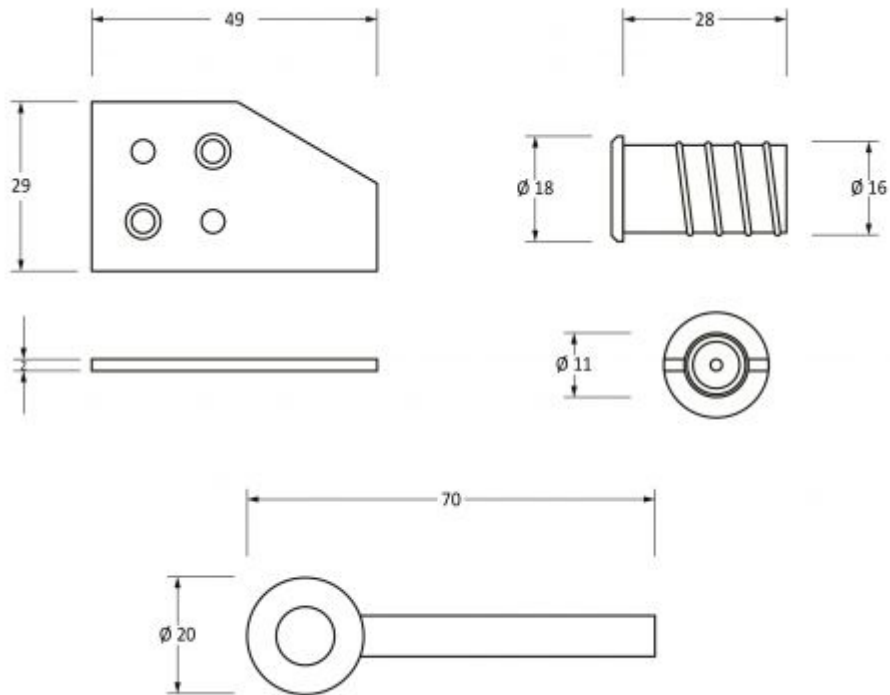

Key Flush Sash Stops - 28mm - Sliding Sash Windows Locks - Polished Nickel

Product Images

Description

- Key flush sliding sash window stop lock
 - Ideal for meeting insurance requirements for locking sliding sash windows
 - Fitted to the sash to restrict the opening for safety reasons and to allow the sash to be opened for ventilation without compromising on security
 - Strike plates are fitted to the top of the bottom sash to prevent damage

Size Details

Base Material

- Made from solid brass

Finish Details

- Polished Nickel

Fixings

- Each stop comes supplied with a strike plate that is fitted to the top of the bottom sash to prevent damage
- The sliding sash window can be locked in the open position for ventilation, by screwing the sash stop with the key

Usage

- Suitable for use with wooden sliding sash windows
- Stop can be retracted into the barrel to allow the window to be fully opened

Unit Of Sale

- Sold in singles
- Supplied with matching wood screws and 1 x key

Products in this set

49086.1 - Key Flush Sash Stops - 28mm - Sliding Sash Windows Locks - Polished Nickel - Each