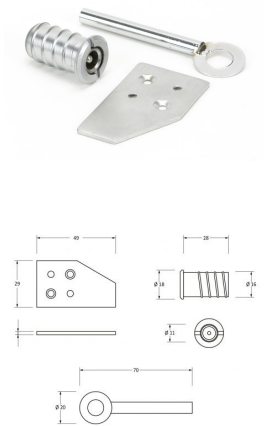

Key Flush Sash Stops - 28mm - Sliding Sash Windows Locks - Satin Chrome

Product Images

Description
