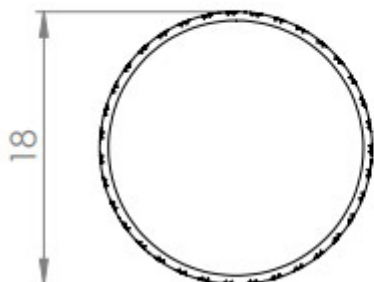

## Size Details

- 30mm High (18mm Diameter)