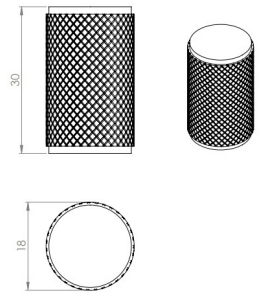

Knurled Cylindrical Cabinet Door Knob - Matt Black

Product Images