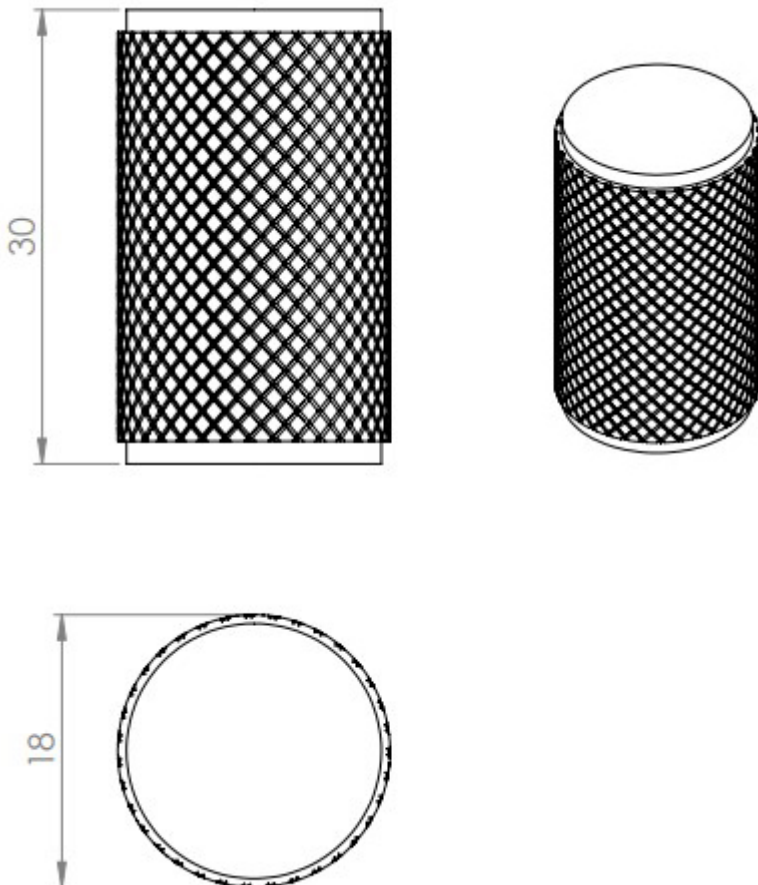

### Product Images

## Size Details

- 30mm High (18mm Diameter)