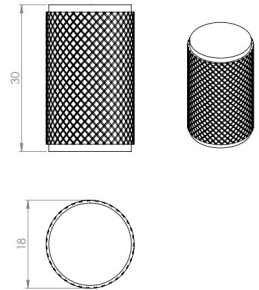

Knurled Cylindrical Cabinet Door Knob - Satin Brass (Lacquered)

Product Images