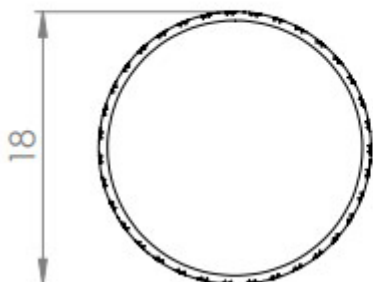

## Size Details

- 30mm High (18mm Diameter)