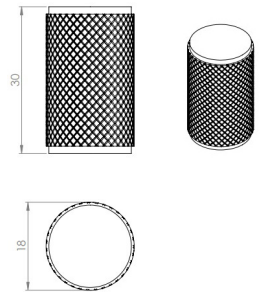

Knurled Cylindrical Cabinet Door Knob - Satin Nickel

Product Images

Description

- Knurled design cylinder shape cupboard door knob
- This popular design is ideal for use on modern or contemporary units including, kitchen cabinet doors, wardrobes, cupboard doors and drawers

Size Details

- 30mm High (18mm Diameter)

Finish

- Satin Nickel

Fixings

- This handle is fitted via a M4 bolt from the rear of the door / drawer - see below diagram

- Bolt through fixings provide a superior strong fixing allowing this knob to be fitted to tall or heavy doors
- Comes supplied with M4 (diameter) x 25mm & 45mm (long) bolts, the 25mm long bolts are to suit 18mm cupboards and the 45mm designed to be cut down to length on site for thicker doors
- To save having to cut down the bolts provided we sell a range of M4 fixing bolts in various lengths

Usage

- Suitable for internal use

Unit Of Sale

- These cupboard knobs are sold individually - (Each)

Products in this set

49111.1 - Knurled Cylindrical Cabinet Door Knob - 30mm High (18mm Diameter) - Satin Nickel - Each