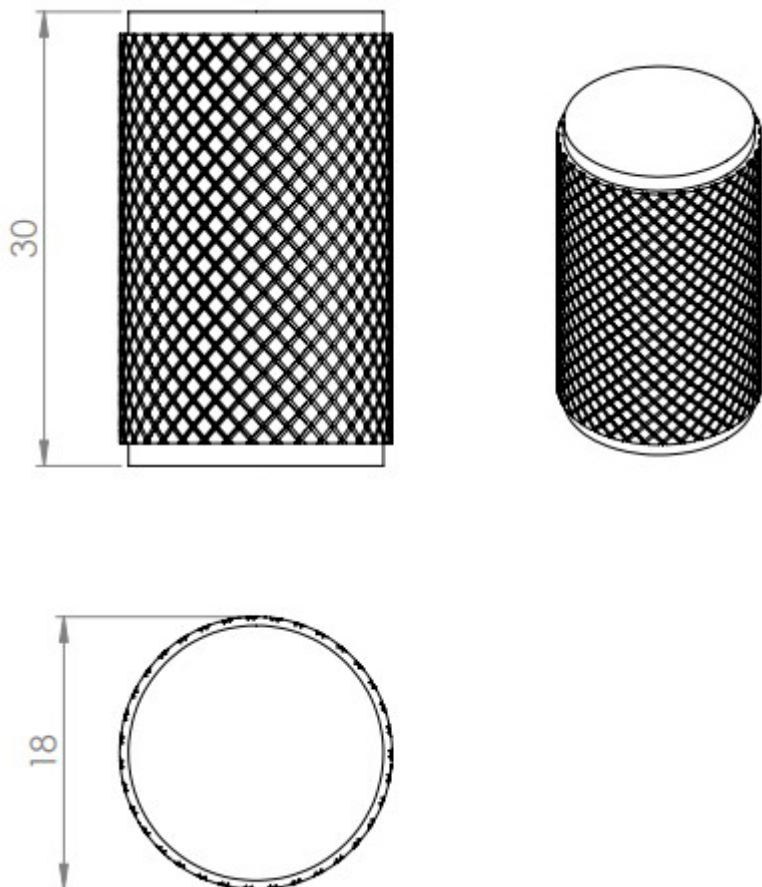

Knurled Cylindrical Cabinet Door Knob - Satin Nickel

Product Images

Description

- Knurled design cylinder shape cupboard door knob
- This popular design is ideal for use on modern or contemporary units including, kitchen cabinet doors, wardrobes, cupboard doors and drawers

Size Details

- 30mm High (18mm Diameter)

Finish

- Satin Nickel

Fixings

- This handle is fitted via a M4 bolt from the rear of the door / drawer - see below diagram

- Bolt through fixings provide a superior strong fixing allowing this knob to be fitted to tall or heavy doors
- Comes supplied with M4 (diameter) x 25mm & 45mm (long) bolts, the 25mm long bolts are to suit 18mm cupboards and the 45mm designed to be cut down to length on site for thicker doors
- To save having to cut down the bolts provided we sell a range of M4 fixing bolts in various lengths

Usage

- Suitable for internal use

Unit Of Sale

- These cupboard knobs are sold individually - (Each)

Products in this set

49111.1 - Knurled Cylindrical Cabinet Door Knob - 30mm High (18mm Diameter) - Satin Nickel - Each