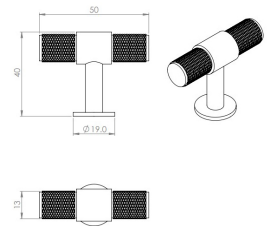

Knurled T-Bar Cylindrical Cabinet Door Knob - Polished Chrome

Product Images

Description

- Knurled T bar design cupboard door knobs
- This popular design is ideal for use on modern or contemporary units including, kitchen cabinet doors, wardrobes, cupboard doors and drawers

Size Details

- 40mm High (50mm Width)

Finish

- Polished Chrome

Fixings

- This handle is fitted via a M4 bolt from the rear of the door / drawer - see below diagram

- Bolt through fixings provide a superior strong fixing allowing this knob to be fitted to tall or heavy doors
- Comes supplied with M4 (diameter) x 25mm & 45mm (long) bolts, the 25mm long bolts are to suit 18mm cupboards and the 45mm designed to be cut down to length on site for thicker doors
- To save having to cut down the bolts provided we sell a range of M4 fixing bolts in various lengths

Usage

- Suitable for internal use

Unit Of Sale

- These cupboard knobs are sold individually - (Each)

49112.1 - Knurled T-Bar Cylindrical Cabinet Door Knob - 40mm High (50mm Width) - Polished Chrome - Each