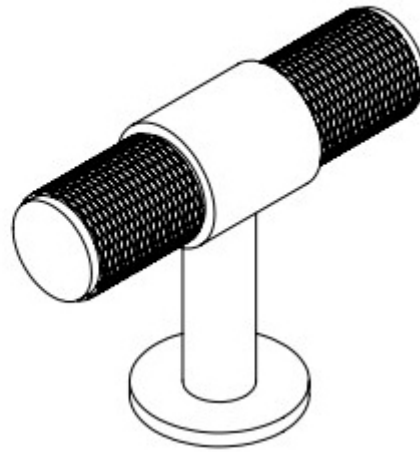

Knurled T-Bar Cylindrical Cabinet Door Knob - Polished Chrome

Product Images

Description

- Knurled T bar design cupboard door knobs
- This popular design is ideal for use on modern or contemporary units including, kitchen cabinet doors, wardrobes, cupboard doors and drawers

Size Details

- 40mm High (50mm Width)

Finish

- Polished Chrome

Fixings

- This handle is fitted via a M4 bolt from the rear of the door / drawer - see below diagram

- Bolt through fixings provide a superior strong fixing allowing this knob to be fitted to tall or heavy doors
- Comes supplied with M4 (diameter) x 25mm & 45mm (long) bolts, the 25mm long bolts are to suit 18mm cupboards and the 45mm designed to be cut down to length on site for thicker doors
- To save having to cut down the bolts provided we sell a range of M4 fixing bolts in various lengths

Usage

- Suitable for internal use

Unit Of Sale

- These cupboard knobs are sold individually - (Each)

49112.1 - Knurled T-Bar Cylindrical Cabinet Door Knob - 40mm High (50mm Width) - Polished Chrome - Each