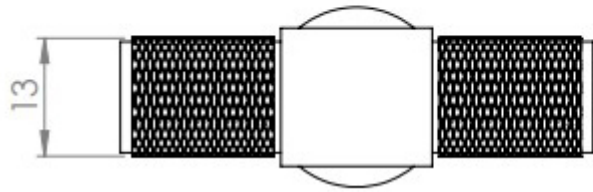

Knurled T-Bar Cylindrical Cabinet Door Knob - Polished Chrome

Product Images

Description

- Knurled T bar design cupboard door knobs
- This popular design is ideal for use on modern or contemporary units including, kitchen cabinet doors, wardrobes, cupboard doors and drawers

Size Details

- 40mm High (50mm Width)

Finish

- Polished Chrome

Fixings

- This handle is fitted via a M4 bolt from the rear of the door / drawer - see below diagram

- Bolt through fixings provide a superior strong fixing allowing this knob to be fitted to tall or heavy doors
- Comes supplied with M4 (diameter) x 25mm & 45mm (long) bolts, the 25mm long bolts are to suit 18mm cupboards and the 45mm designed to be cut down to length on site for thicker doors
- To save having to cut down the bolts provided we sell a range of M4 fixing bolts in various lengths

Usage

- Suitable for internal use

Unit Of Sale

- These cupboard knobs are sold individually - (Each)

49112.1 - Knurled T-Bar Cylindrical Cabinet Door Knob - 40mm High (50mm Width) - Polished Chrome - Each