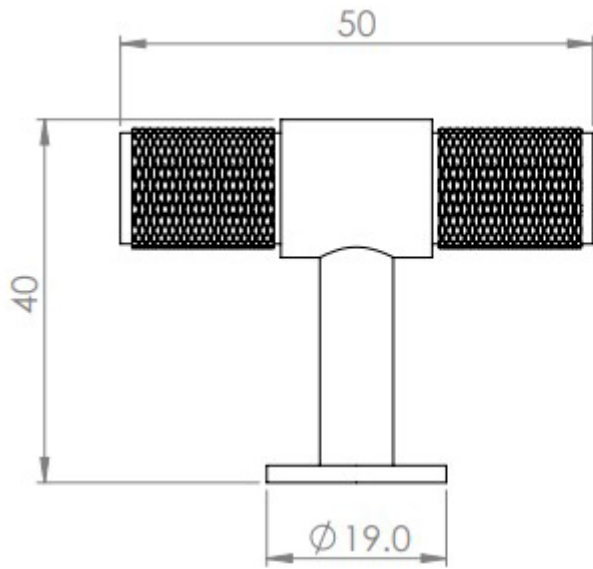

Knurled T-Bar Cylindrical Cabinet Door Knob - Polished Chrome

Product Images

Description

- Knurled T bar design cupboard door knobs
- This popular design is ideal for use on modern or contemporary units including, kitchen cabinet doors, wardrobes, cupboard doors and drawers

Size Details

- 40mm High (50mm Width)

Finish

- Polished Chrome

Fixings

- This handle is fitted via a M4 bolt from the rear of the door / drawer - see below diagram

- Bolt through fixings provide a superior strong fixing allowing this knob to be fitted to tall or heavy doors
- Comes supplied with M4 (diameter) x 25mm & 45mm (long) bolts, the 25mm long bolts are to suit 18mm cupboards and the 45mm designed to be cut down to length on site for thicker doors
- To save having to cut down the bolts provided we sell a range of M4 fixing bolts in various lengths

Usage

- Suitable for internal use

Unit Of Sale

- These cupboard knobs are sold individually - (Each)

49112.1 - Knurled T-Bar Cylindrical Cabinet Door Knob - 40mm High (50mm Width) - Polished Chrome - Each