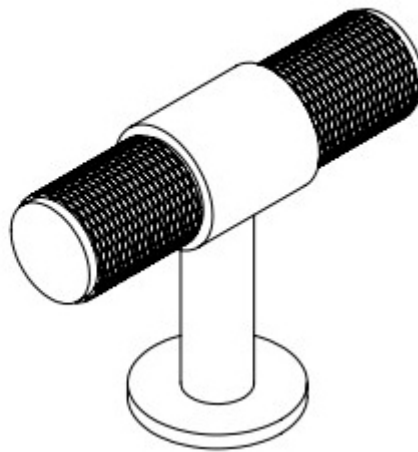

## Knurled T-Bar Cylindrical Cabinet Door Knob - Matt Black

### Product Images

### Description

- Knurled T bar design cupboard door knobs
- This popular design is ideal for use on modern or contemporary units including, kitchen cabinet doors, wardrobes, cupboard doors and drawers

### Size Details

- 40mm High (50mm Width)