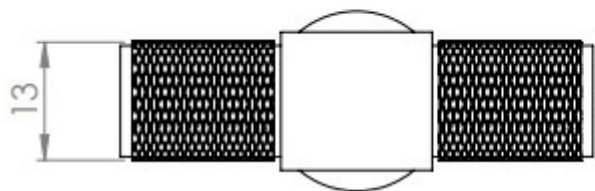

## Knurled T-Bar Cylindrical Cabinet Door Knob - Matt Black

### Size Details

- 40mm High (50mm Width)