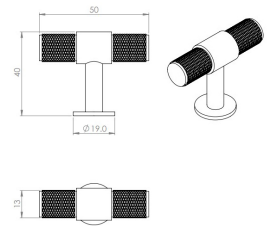

Knurled T-Bar Cylindrical Cabinet Door Knob - Matt Black

Product Images

Description

- Knurled T bar design cupboard door knobs
- This popular design is ideal for use on modern or contemporary units including, kitchen cabinet doors, wardrobes, cupboard doors and drawers

Size Details

- 40mm High (50mm Width)