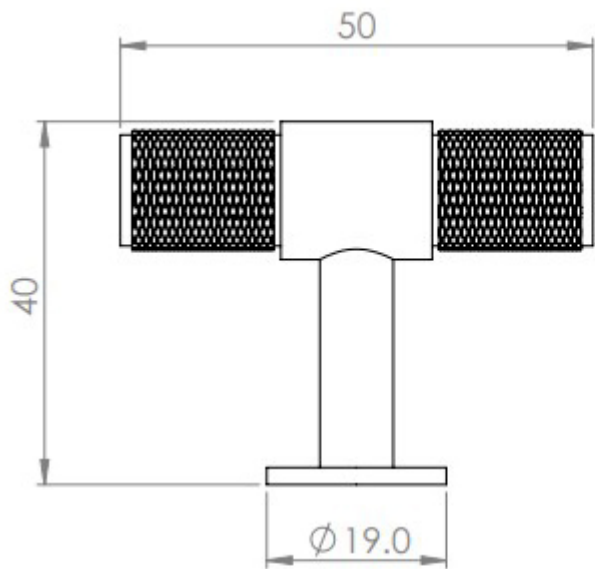

### Size Details

- 40mm High (50mm Width)

## Fixings

- This handle is fitted via a M4 bolt from the rear of the door / drawer - see below diagram

- Bolt through fixings provide a superior strong fixing allowing this knob to be fitted to tall or heavy doors
- Comes supplied with M4 (diameter) x 25mm & 45mm (long) bolts, the 25mm long bolts are to suit 18mm cupboards and the 45mm designed to be cut down to length on site for thicker doors
- To save having to cut down the bolts provided we sell a range of M4 fixing bolts in various lengths