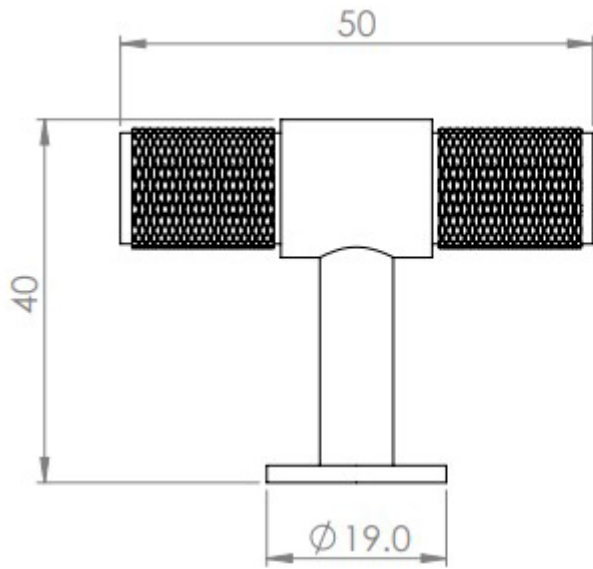

Knurled T-Bar Cylindrical Cabinet Door Knob - Antique Brass (Lacquered)

Product Images

Description

- Knurled T bar design cupboard door knobs
- This popular design is ideal for use on modern or contemporary units including, kitchen cabinet doors, wardrobes, cupboard doors and drawers

Size Details

- 40mm High (50mm Width)

Finish

- Antique Brass

Fixings

- This handle is fitted via a M4 bolt from the rear of the door / drawer - see below diagram

- Bolt through fixings provide a superior strong fixing allowing this knob to be fitted to tall or heavy doors
- Comes supplied with M4 (diameter) x 25mm & 45mm (long) bolts, the 25mm long bolts are to suit 18mm cupboards and the 45mm designed to be cut down to length on site for thicker doors
- To save having to cut down the bolts provided we sell a range of M4 fixing bolts in various lengths

Usage

- Suitable for internal use

Unit Of Sale

- These cupboard knobs are sold individually - (Each)

49114.1 - Knurled T-Bar Cylindrical Cabinet Door Knob - 40mm High (50mm Width) - Antique Brass (Lacquered) - Each