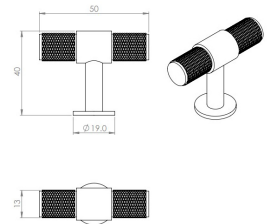

Knurled T-Bar Cylindrical Cabinet Door Knob - Antique Brass (Lacquered)

Product Images

Description

- Knurled T bar design cupboard door knobs
- This popular design is ideal for use on modern or contemporary units including, kitchen cabinet doors, wardrobes, cupboard doors and drawers

Size Details

- 40mm High (50mm Width)

Finish

- Antique Brass

Fixings

- This handle is fitted via a M4 bolt from the rear of the door / drawer - see below diagram

- Bolt through fixings provide a superior strong fixing allowing this knob to be fitted to tall or heavy doors
- Comes supplied with M4 (diameter) x 25mm & 45mm (long) bolts, the 25mm long bolts are to suit 18mm cupboards and the 45mm designed to be cut down to length on site for thicker doors
- To save having to cut down the bolts provided we sell a range of M4 fixing bolts in various lengths

Usage

- Suitable for internal use

Unit Of Sale

- These cupboard knobs are sold individually - (Each)

49114.1 - Knurled T-Bar Cylindrical Cabinet Door Knob - 40mm High (50mm Width) - Antique Brass (Lacquered) - Each