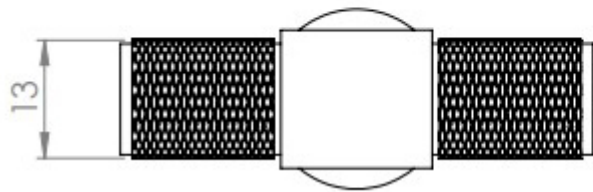

Knurled T-Bar Cylindrical Cabinet Door Knob - Antique Brass (Lacquered)

Product Images

Description

- Knurled T bar design cupboard door knobs
- This popular design is ideal for use on modern or contemporary units including, kitchen cabinet doors, wardrobes, cupboard doors and drawers

Size Details

- 40mm High (50mm Width)

Finish

- Antique Brass

Fixings

- This handle is fitted via a M4 bolt from the rear of the door / drawer - see below diagram

- Bolt through fixings provide a superior strong fixing allowing this knob to be fitted to tall or heavy doors
- Comes supplied with M4 (diameter) x 25mm & 45mm (long) bolts, the 25mm long bolts are to suit 18mm cupboards and the 45mm designed to be cut down to length on site for thicker doors
- To save having to cut down the bolts provided we sell a range of M4 fixing bolts in various lengths

Usage

- Suitable for internal use

Unit Of Sale

- These cupboard knobs are sold individually - (Each)

49114.1 - Knurled T-Bar Cylindrical Cabinet Door Knob - 40mm High (50mm Width) - Antique Brass (Lacquered) - Each