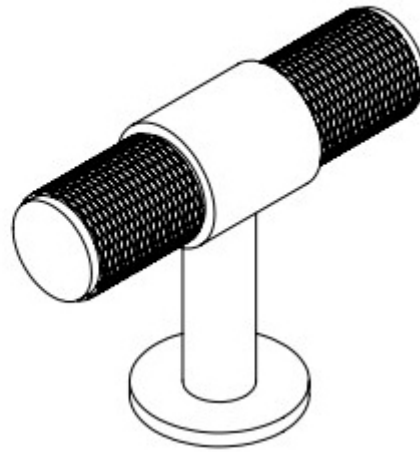

Knurled T-Bar Cylindrical Cabinet Door Knob - Antique Brass (Lacquered)

Product Images

Description

- Knurled T bar design cupboard door knobs
- This popular design is ideal for use on modern or contemporary units including, kitchen cabinet doors, wardrobes, cupboard doors and drawers

Size Details

- 40mm High (50mm Width)

Finish

- Antique Brass

Fixings

- This handle is fitted via a M4 bolt from the rear of the door / drawer - see below diagram

- Bolt through fixings provide a superior strong fixing allowing this knob to be fitted to tall or heavy doors
- Comes supplied with M4 (diameter) x 25mm & 45mm (long) bolts, the 25mm long bolts are to suit 18mm cupboards and the 45mm designed to be cut down to length on site for thicker doors
- To save having to cut down the bolts provided we sell a range of M4 fixing bolts in various lengths

Usage

- Suitable for internal use

Unit Of Sale

- These cupboard knobs are sold individually - (Each)

49114.1 - Knurled T-Bar Cylindrical Cabinet Door Knob - 40mm High (50mm Width) - Antique Brass (Lacquered) - Each