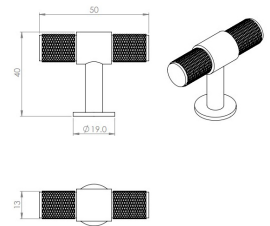

Knurled T-Bar Cylindrical Cabinet Door Knob - Satin Nickel

Product Images

Description

- Knurled T bar design cupboard door knobs
- This popular design is ideal for use on modern or contemporary units including, kitchen cabinet doors, wardrobes, cupboard doors and drawers

Size Details

- 40mm High (50mm Width)