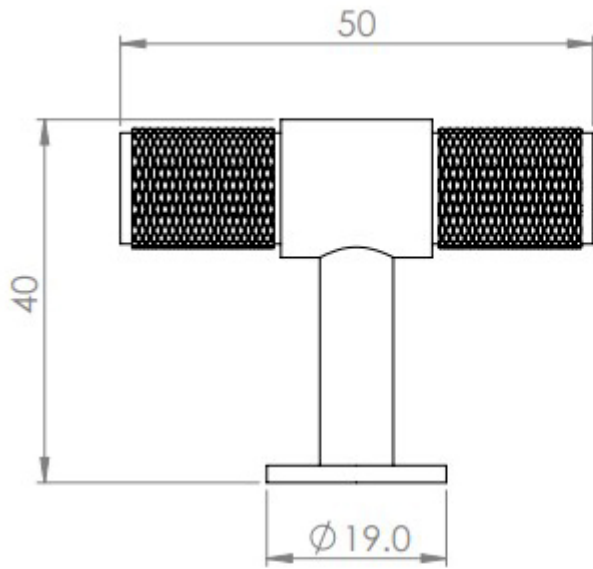

## Knurled T-Bar Cylindrical Cabinet Door Knob - Satin Nickel

### Size Details

- 40mm High (50mm Width)

## Fixings

- This handle is fitted via a M4 bolt from the rear of the door / drawer - see below diagram

- Bolt through fixings provide a superior strong fixing allowing this knob to be fitted to tall or heavy doors
- Comes supplied with M4 (diameter) x 25mm & 45mm (long) bolts, the 25mm long bolts are to suit 18mm cupboards and the 45mm designed to be cut down to length on site for thicker doors
- To save having to cut down the bolts provided we sell a range of M4 fixing bolts in various lengths