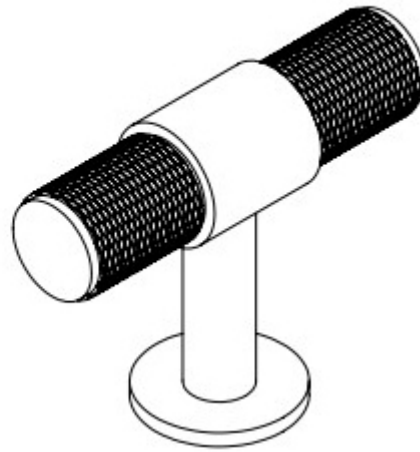

## Knurled T-Bar Cylindrical Cabinet Door Knob - Satin Nickel

### Product Images

### Description

- Knurled T bar design cupboard door knobs
- This popular design is ideal for use on modern or contemporary units including, kitchen cabinet doors, wardrobes, cupboard doors and drawers

### Size Details

- 40mm High (50mm Width)