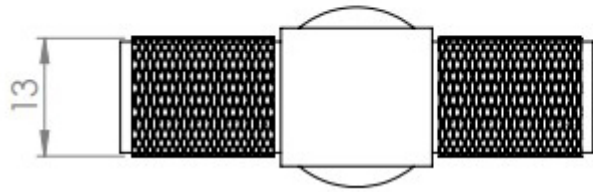

## Knurled T-Bar Cylindrical Cabinet Door Knob - Satin Nickel

### Description

- Knurled T bar design cupboard door knobs
- This popular design is ideal for use on modern or contemporary units including, kitchen cabinet doors, wardrobes, cupboard doors and drawers

### Size Details

- 40mm High (50mm Width)