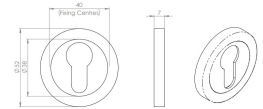

## Euro Profile Escutcheon On Concealed Fix Round Rose - 52mm x 7mm - Matt Black

### Description

- Euro Profile Escutcheon On Concealed Fix Round Rose - 52mm x 7mm with concealed fixings

### Dimensions

- 52mm diameter
- 7mm Depth