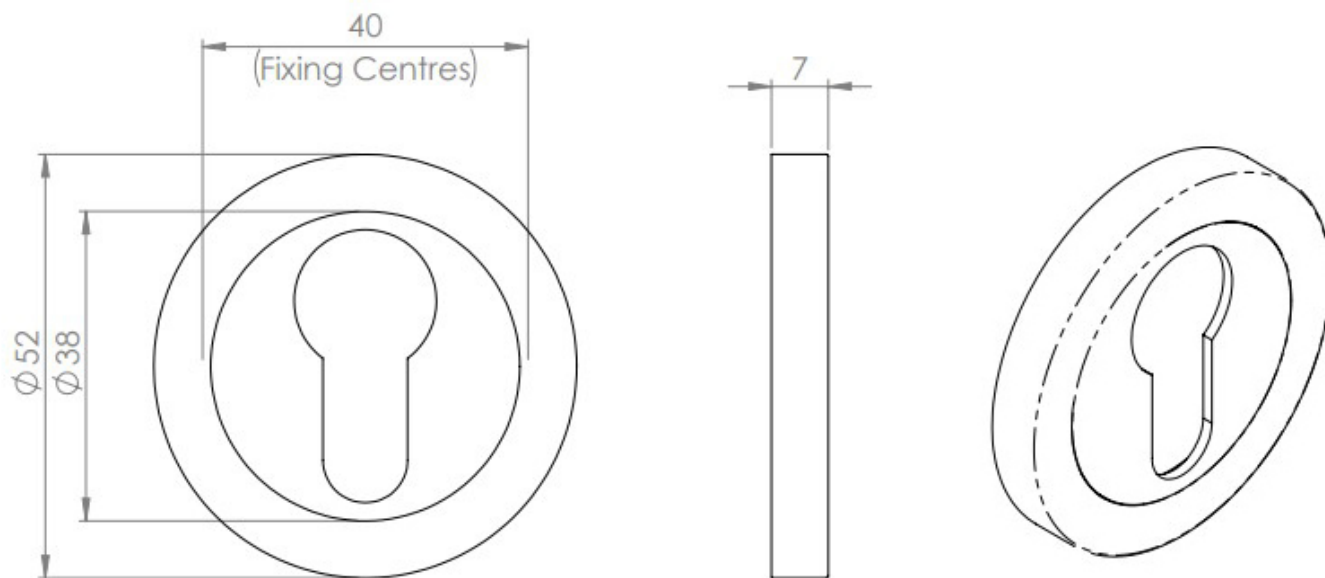

### Product Images

### Description

- Euro Profile Escutcheon On Concealed Fix Round Rose - 52mm x 7mm with concealed fixings

### Dimensions

- 52mm diameter
- 7mm Depth