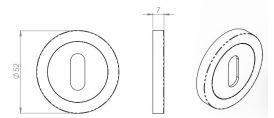

Standard Profile Escutcheon On Concealed Fix Round Rose - 52mm x 7mm - Matt Black

Product Images

Description

- Standard Profile Escutcheon On Concealed Fix Round Rose - 52mm x 7mm with concealed fixings

Finish

- Matt Black

Dimensions

- 52mm diameter
- 7mm Depth

Important Information

- Each - (1 x escutcheon)

Products in this set

49119.1 - Standard Profile Escutcheon On Concealed Fix Round Rose - 52mm x 7mm - Matt Black - Each