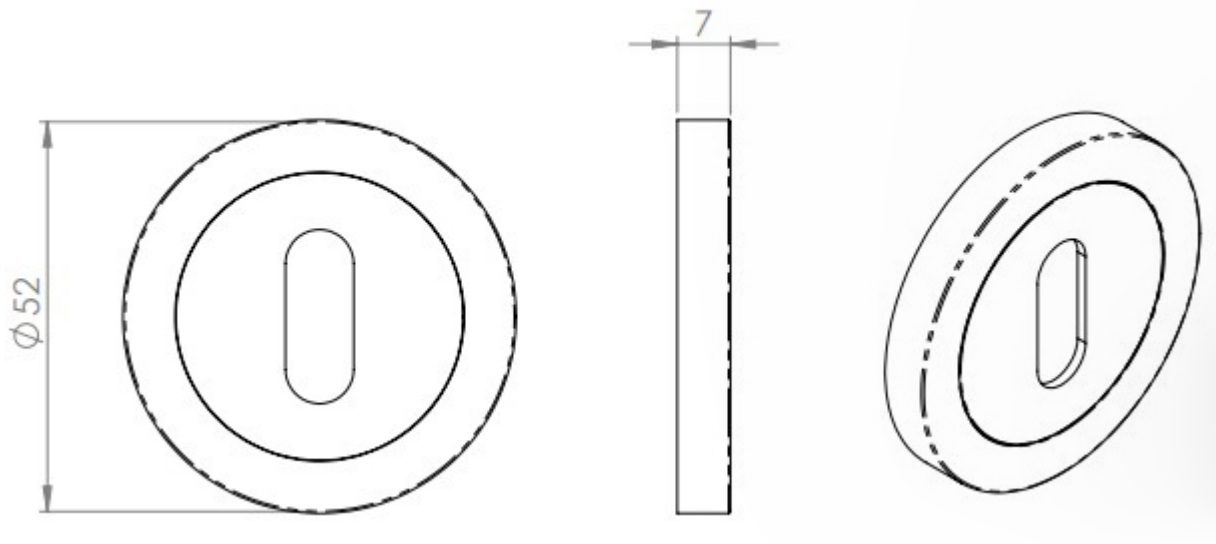

Standard Profile Escutcheon On Concealed Fix Round Rose - 52mm x 7mm - Matt Black

Product Images

Description

- Standard Profile Escutcheon On Concealed Fix Round Rose - 52mm x 7mm with concealed fixings

Finish

- Matt Black

Dimensions

- 52mm diameter
- 7mm Depth

Important Information

- Each - (1 x escutcheon)

Products in this set

49119.1 - Standard Profile Escutcheon On Concealed Fix Round Rose - 52mm x 7mm - Matt Black - Each