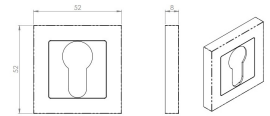

Square Euro Profile Escutcheon On Concealed Fix Round Rose - Matt Black

Product Images

Description

- Square euro Profile Escutcheon On Concealed Fix Round Rose with concealed fixings

Finish

- Matt Black

Dimensions

- 52mm x 52mm
- 8mm Depth

Important Information

- Each - (1 x escutcheon)

Products in this set

49120.1 - Square Euro Profile Escutcheon On Concealed Fix Round Rose - Matt Black - Each