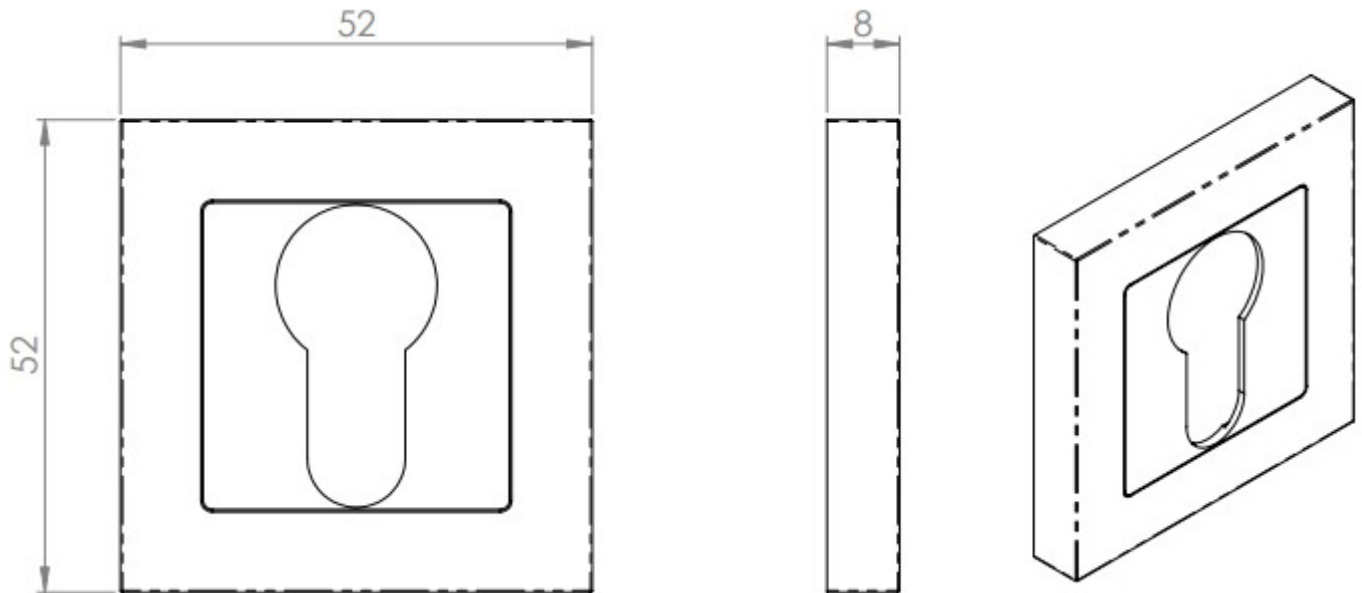

Square Euro Profile Escutcheon On Concealed Fix Round Rose - Matt Black

Product Images

Description

- Square euro Profile Escutcheon On Concealed Fix Round Rose with concealed fixings

Finish

- Matt Black

Dimensions

- 52mm x 52mm
- 8mm Depth

Important Information

- Each - (1 x escutcheon)

Products in this set

49120.1 - Square Euro Profile Escutcheon On Concealed Fix Round Rose - Matt Black - Each