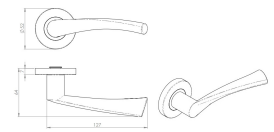

Breeze Lever Handle On Concealed Fix Round Rose - Matt Black

Product Images

Description

- Breeze round rose lever handles
- Suitable for residential use or light commercial
- Concealed bolt through fixings via screw on rose
- Matching matt black accessories available including Standard escutcheons (keyhole covers), Euro profile escutcheons and a bathroom turn & release set

How To Order Lever Handles With A Rose

- **For Non-Locking Doors** - 1 x (Pair) Lever Handles Only

- **For Locking Doors** - 1 x (Pair) Lever Handles Only + 2 x (Each) Standard Escutcheons

- **For Euro Cylinder Locking Doors** - 1 x (Pair) Lever Handles Only + 2 x (Each) Euro Escutcheons

Finish

- Matt black

Operation

- Both levers are sprung to ensure the lever always returns to its starting position

Size Information

- Rose Diameter - 52mm
- Rose Thickness - 7mm

Spindle Size

- 8mm x 8mm square - UK Standard.