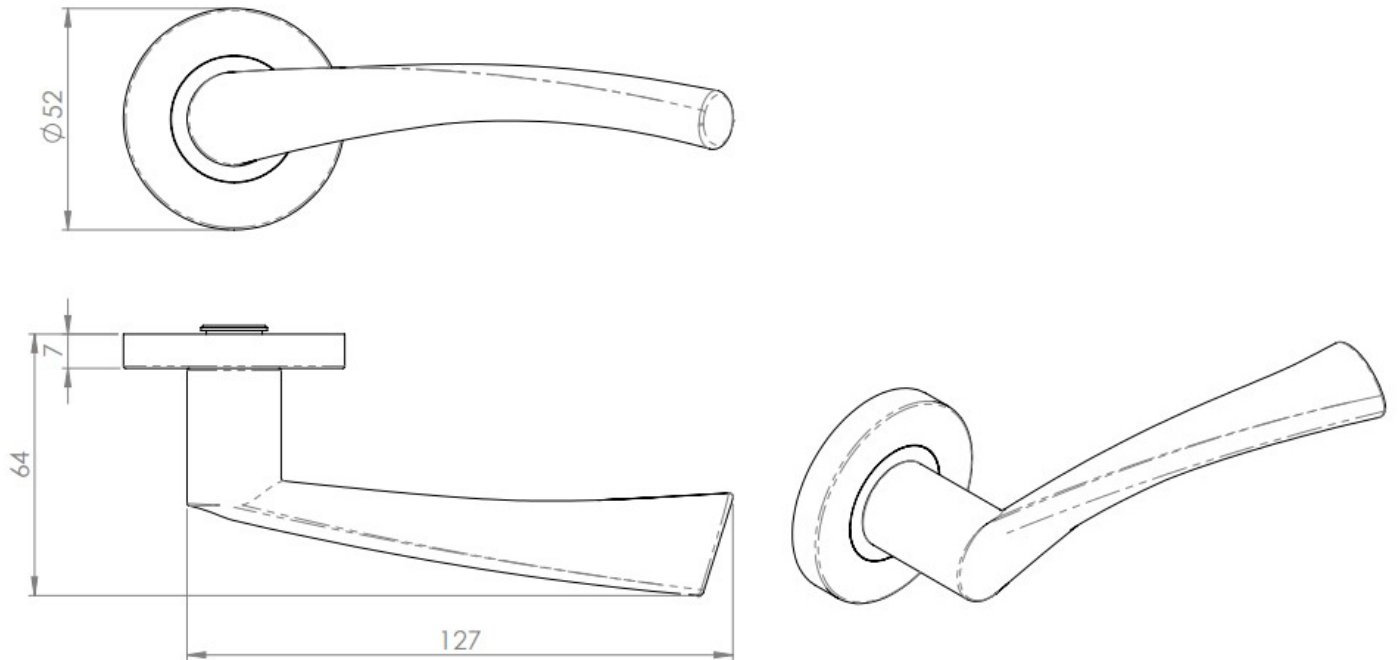

- **For Locking Bathroom Doors** - 1 x Pair Lever Handles Only + 1 x (Set) Turn & Emergency Release

Matching Accessories

- **Standard escutcheon** - (key hole cover to suit regular "chubb style locks")
- **Euro profile escutcheon** - (key hole cover to suit euro profile cylinders)
- **Turn & emergency release** - (a thumbturn used to lock bathroom doors, WC's and toilet doors)

Finish

- Matt black

Operation

- Both levers are sprung to ensure the lever always returns to its starting position

Size Information

- Rose Diameter - 52mm
- Rose Thickness - 7mm

Spindle Size

- 8mm x 8mm square - UK Standard.

Fixings

- Concealed bolt together fixings via male and female bolts
- Grub screw fixing to spindle for extra strength once fitted to the door
- Comes supplied with male and female bolt through fixings and 8mm spindle