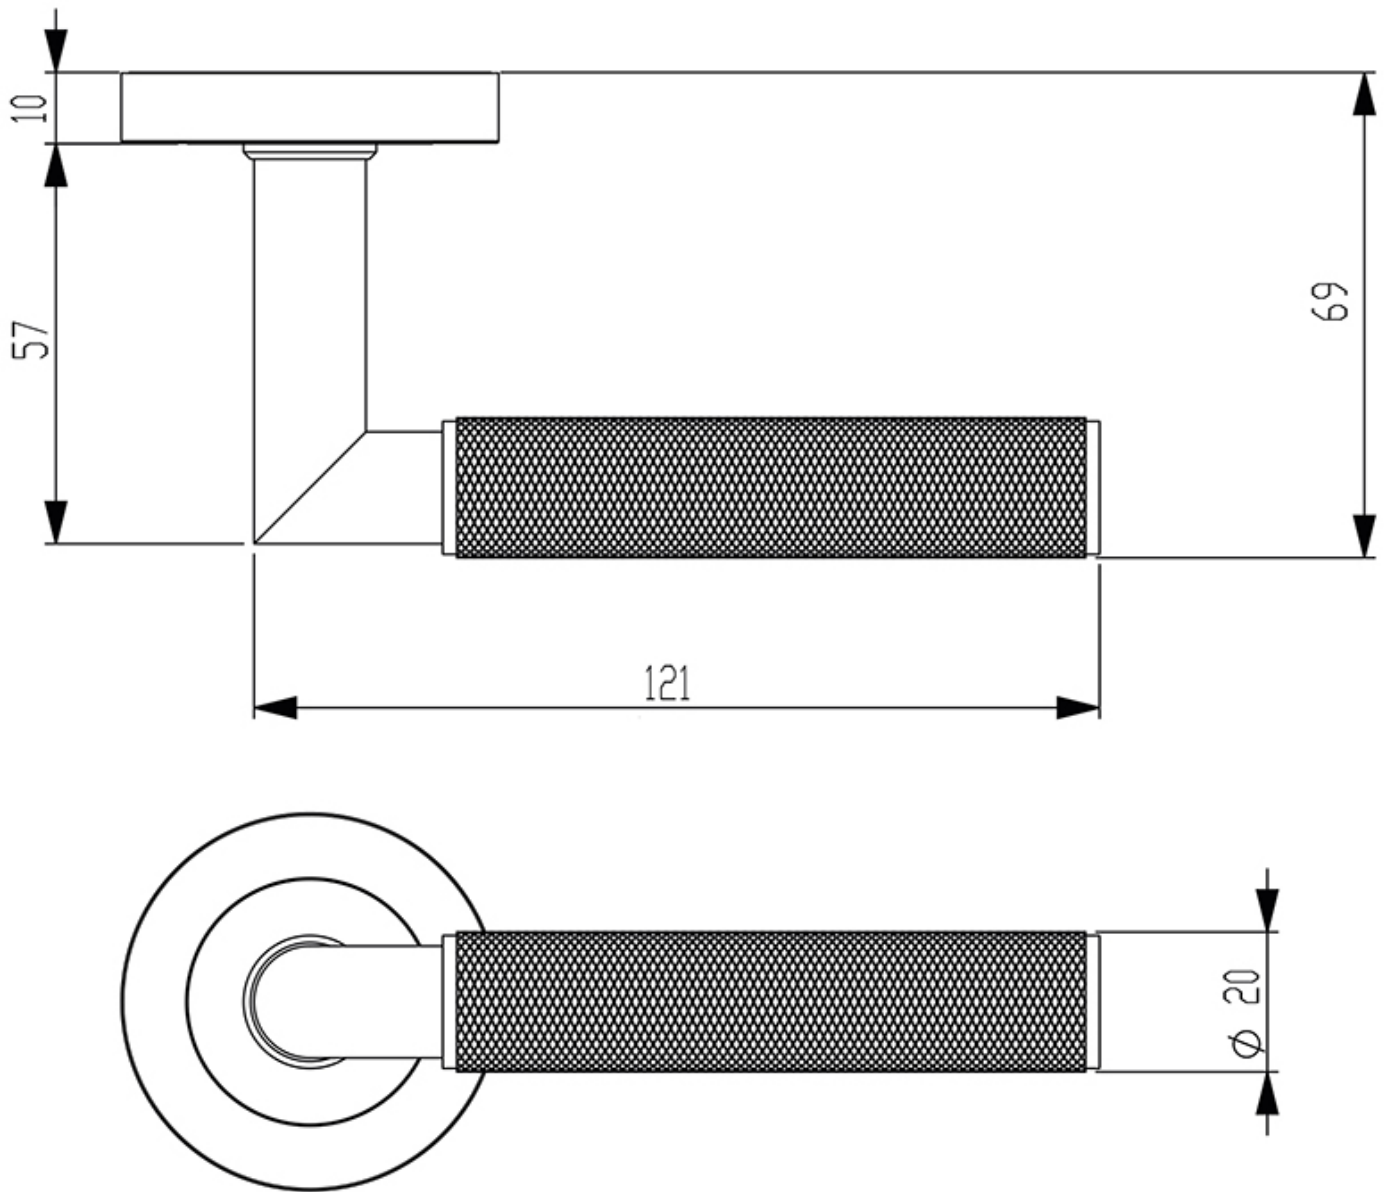

Base Material

- Made from grade 304 stainless steel

Finish

- Matt Black

Operation

- Both levers are sprung to ensure the lever always returns to its starting position

Dimensions

- Rose Diameter - 52mm
- Rose Thickness - 10mm
- Lever Diameter - 20mm
- Lever Length - 121mm

Spindle Size

- 8mm x 8mm square - UK Standard

Fixings

- Concealed bolt together fixings via male and female bolts
- Grub screw fixing to spindle for extra strength once fitted to the door
- Comes supplied with male and female bolt through fixings and 8mm spindle