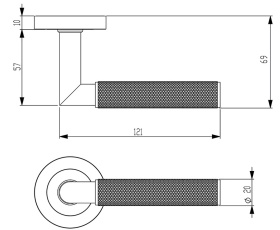

Mitred Knurled Design Lever Door Handles With Round Rose - Suitable For Use With FD30 Doors - Matt Black

Product Images

Description

- Mitred knurled design round rose lever handles
- Grade 304 material
- Suitable for commercial projects and public buildings
- Concealed bolt through fixings via screw on rose
- Suitable for use on **FD30** fire rated doors only
- Matching accessories available including standard escutcheons (keyhole covers) and a bathroom turn & release set

How To Order Lever Handles With A Rose

- **For Non-Locking Doors** - 1 x (Pair) Lever Handles Only

- **For Locking Doors** - 1 x (Pair) Lever Handles Only + 2 x (Each) Standard Escutcheons

- **For Euro Cylinder Locking Doors** - 1 x (Pair) Lever Handles Only + 2 x (Each) Euro Escutcheons

Base Material

- Made from grade 304 stainless steel

Finish

- Matt Black

Operation

- Both levers are sprung to ensure the lever always returns to its starting position

Dimensions

- Rose Diameter - 52mm
- Rose Thickness - 10mm
- Lever Diameter - 20mm
- Lever Length - 121mm

Spindle Size

- 8mm x 8mm square - UK Standard

Fixings

- Concealed bolt together fixings via male and female bolts
- Grub screw fixing to spindle for extra strength once fitted to the door
- Comes supplied with male and female bolt through fixings and 8mm spindle