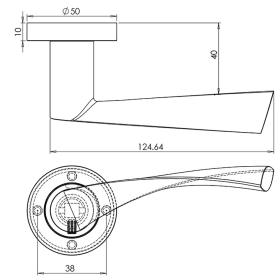

Vecta Twirl Design Lever Door Handles With Round Rose - Suitable For Use With FD30 / FD60 Doors - Matt Black

Product Images

Description

- Twirl design round rose lever handles
- Heavy duty commercial range - tested to grade 4
- Grade 304 material
- Suitable for commercial projects and public buildings
- Concealed bolt through fixings via screw on rose
- Tested to **BS EN 1906:2012** - category of use **grade 4**
- Suitable for use on fire rated doors tested to **BS EN 1634**
- Matching accessories available including standard escutcheons (keyhole covers) and a bathroom turn & release set

How To Order Lever Handles With A Rose

- **For Non-Locking Doors** - 1 x (Pair) Lever Handles Only

- **For Locking Doors** - 1 x (Pair) Lever Handles Only + 2 x (Each) Standard Escutcheons