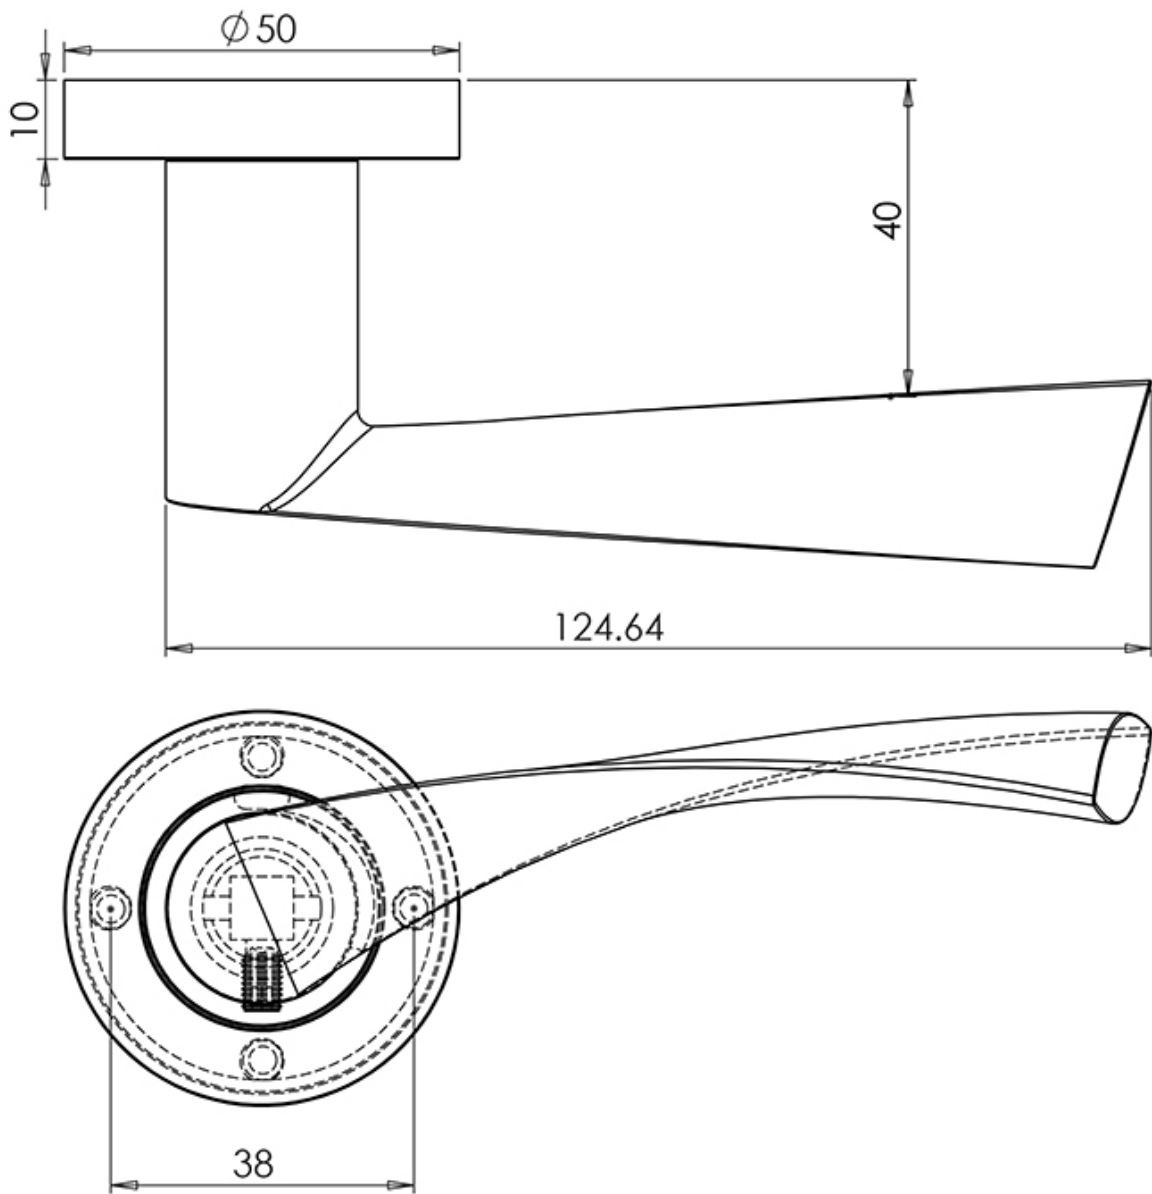

## Operation

- Both levers are sprung to ensure the lever always returns to its starting position

## Dimensions

- Rose Diameter - 50mm
- Rose Thickness - 10mm
- Lever Length - 125mm

## Spindle Size

- 8mm x 8mm square - UK Standard