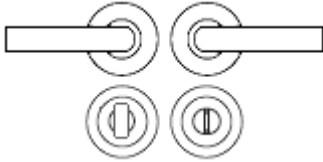

Matching Accessories

- **Standard escutcheon** - (key hole cover to suit regular "chubb style locks")
- **Euro profile escutcheon** - (key hole cover to suit euro profile cylinders)
- **Turn & emergency release** - (a thumbturn used to lock bathroom doors, WC's and toilet doors)
- **Disabled large turn & emergency release** - (a thumbturn used to lock bathroom doors, WC's and toilet doors)

Base Material

- Made from grade 304 stainless steel

Finish

- Matt Black

Operation

- Both levers are sprung to ensure the lever always returns to its starting position

Dimensions

- Rose Diameter - 50mm
- Rose Thickness - 10mm
- Lever Length - 125mm