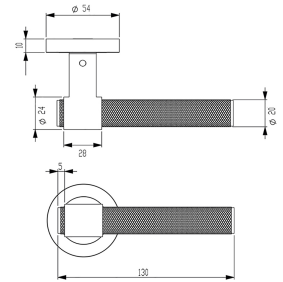

### Description

- T-bar knurled design lever door handles with a satin stainless steel band on a round rose
- Grade 304 material
- Suitable for commercial projects and public buildings
- Concealed bolt through fixings via screw on rose
- Matching accessories available including standard escutcheons (keyhole covers) and a bathroom turn & release set

## Dimensions

- Rose Diameter - 54mm
- Rose Thickness - 10mm
- Lever Diameter - 20mm
- Lever Length - 130mm

## Spindle Size

- 8mm x 8mm square - UK Standard