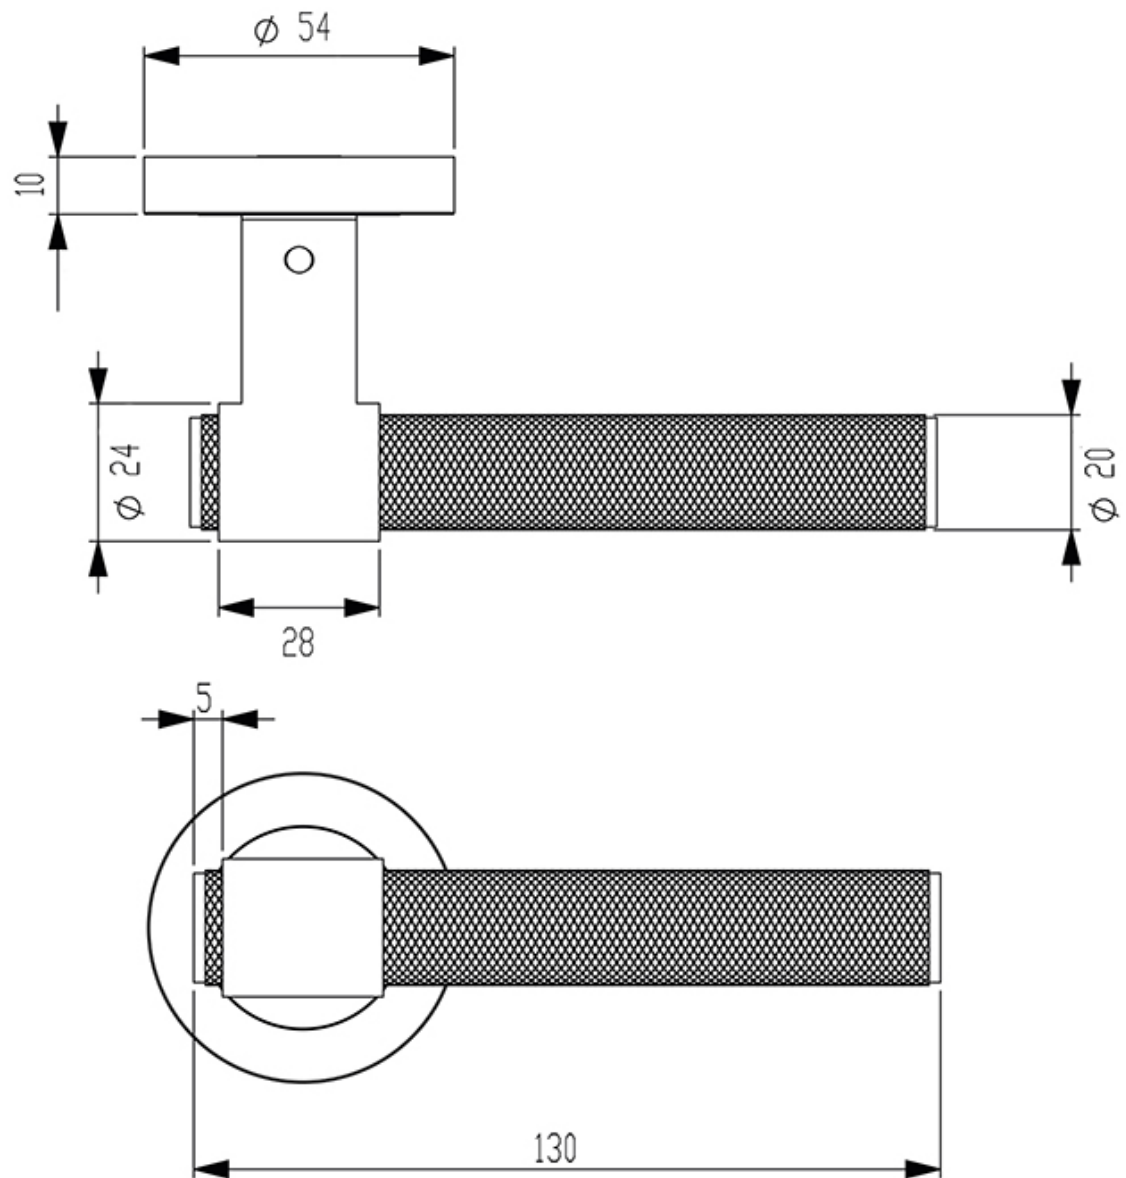

## Dimensions

- Rose Diameter - 54mm
- Rose Thickness - 10mm
- Lever Diameter - 20mm
- Lever Length - 130mm

## Spindle Size

- 8mm x 8mm square - UK Standard