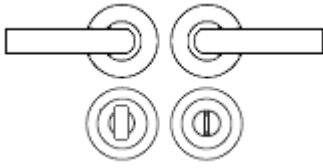

Matching Accessories

- **Standard escutcheon** - (key hole cover to suit regular "chubb style locks")
- **Euro profile escutcheon** - (key hole cover to suit euro profile cylinders)
- **Turn & emergency release** - (a thumbturn used to lock bathroom doors, WC's and toilet doors)
- **Disabled large turn & emergency release** - (a thumbturn used to lock bathroom doors, WC's and toilet doors)

Base Material

- Made from grade 304 stainless steel

Finish

- Matt Black

Operation

- Both levers are sprung to ensure the lever always returns to its starting position

Dimensions

- Rose Diameter - 54mm
- Rose Thickness - 10mm
- Lever Diameter - 20mm
- Lever Length - 130mm