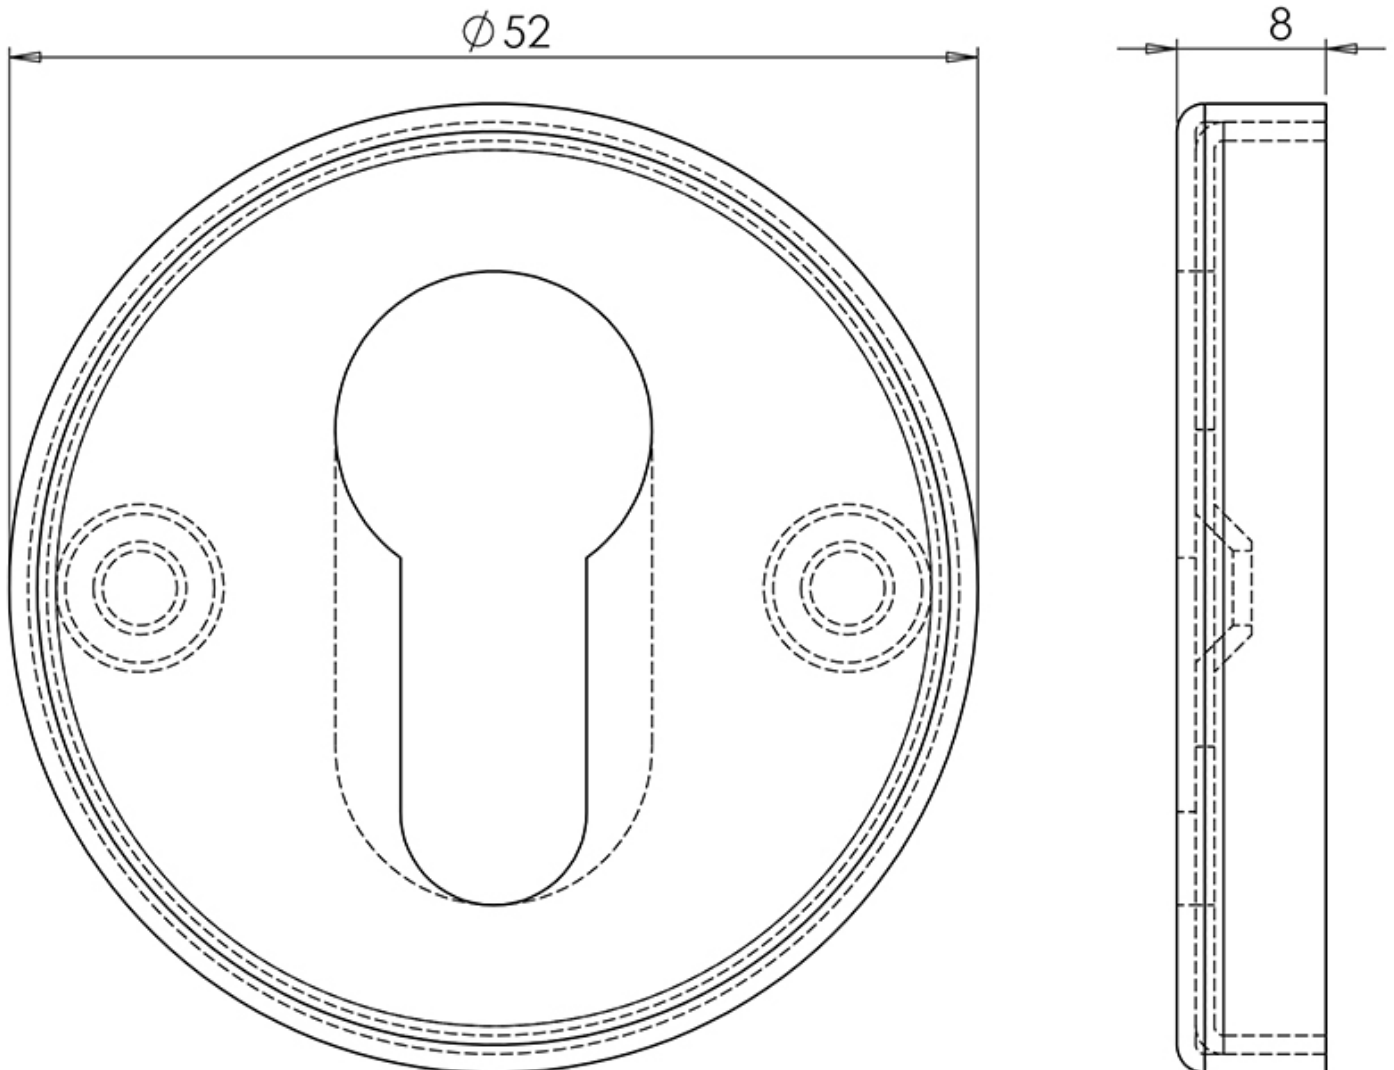

Euro Profile Escutcheon With Concealed Fix Push On Round Rose - Suitable For Use With FD30 Doors - Matt Black

Product Images

Description

- Euro profile escutcheon with concealed Fix Push On Round Rose
- Designed for use in commercial and public buildings
- Push on rose
- For use with euro profile cylinders

Base Material

- Made from grade 304 stainless steel

Finish

- Matt Black

Dimensions

- 52mm x 8mm

Fixings

- Concealed bolt together fixings via male and female bolts
- Comes supplied with male and female bolt through fixings