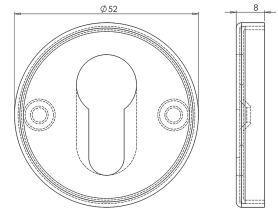

Euro Profile Escutcheon With Concealed Fix Push On Round Rose - Suitable For Use With FD30 Doors - Matt Black

Product Images

Description

- Euro profile escutcheon with concealed Fix Push On Round Rose
- Designed for use in commercial and public buildings
- Push on rose
- For use with euro profile cylinders

Base Material

- Made from grade 304 stainless steel

Finish

- Matt Black

Dimensions

- 52mm x 8mm

Fixings

- Concealed bolt together fixings via male and female bolts
- Comes supplied with male and female bolt through fixings

Usage

- Suitable for heavy duty commercial use

- Suitable for internal or external use

Unit Of Sale

- Sold individually - (each)

Products in this set

49141.1 - Euro Profile Escutcheon With Concealed Fix Push On Round Rose - Tested For Use With FD30 / FD60 Fire Doors - Matt Black - Each