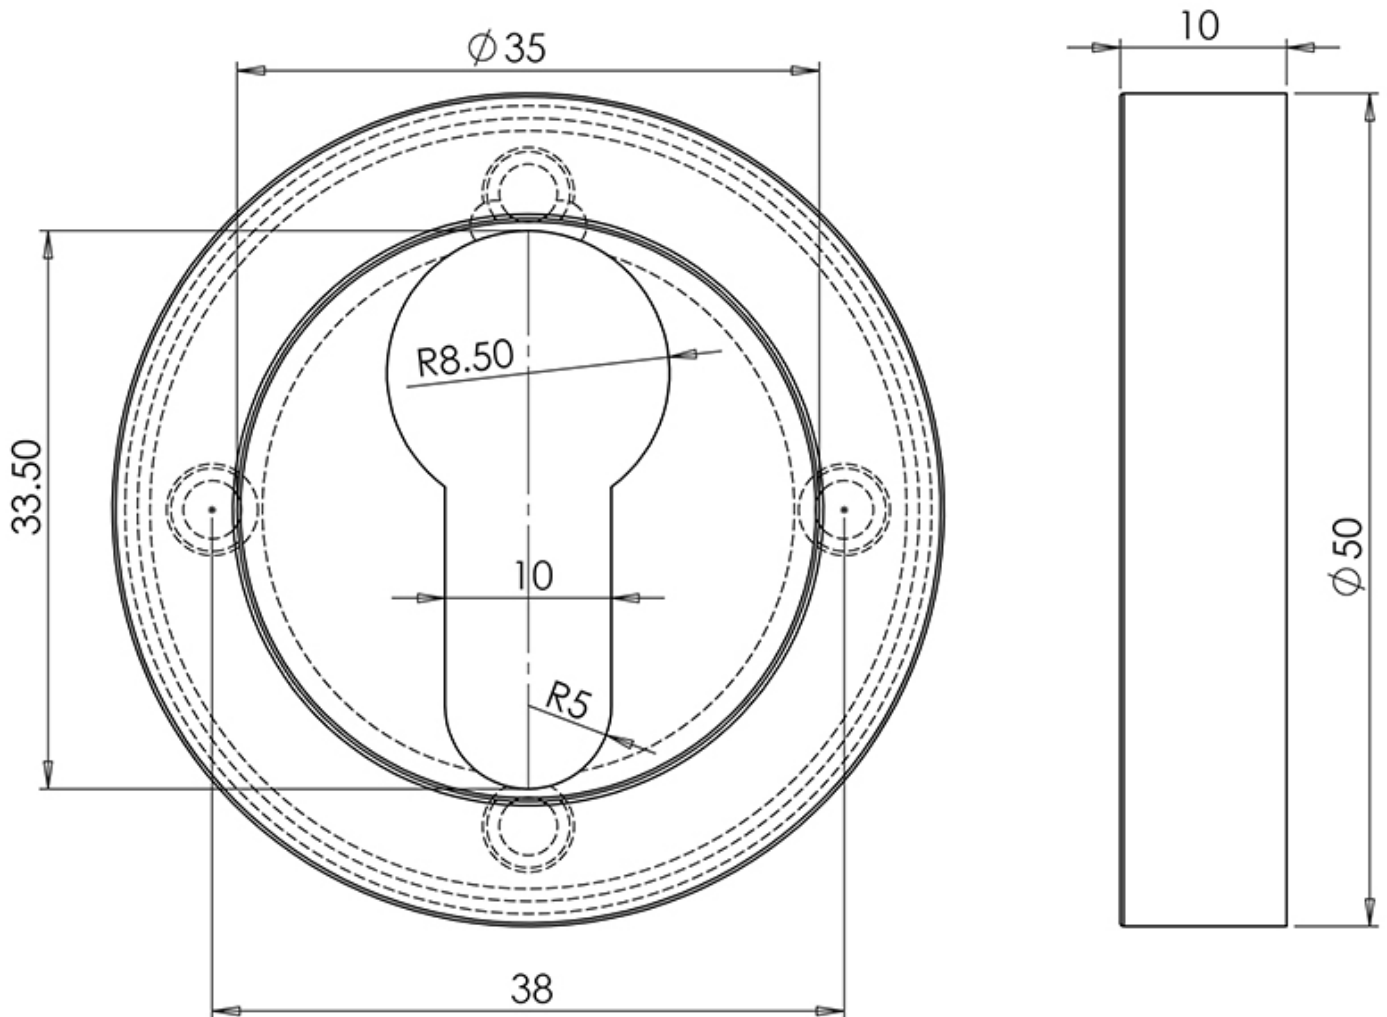

Euro Profile Escutcheon With Concealed Fix Round Rose - Suitable For Use With FD30 Doors - Matt Black

Product Images

Description

- Euro profile escutcheon with concealed fix round rose
- Designed for use in commercial and public buildings
- Screw on rose

Base Material

- Made from zinc

Finish

- Matt Black

Dimensions

- 50mm x 10mm

Fixings

- Concealed bolt together fixings via male and female bolts
- Comes supplied with male and female bolt through fixings