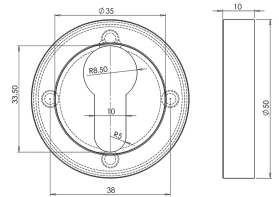

Euro Profile Escutcheon With Concealed Fix Round Rose - Suitable For Use With FD30 Doors - Matt Black

Product Images

Description

- Euro profile escutcheon with concealed fix round rose
- Designed for use in commercial and public buildings
- Screw on rose

Base Material

- Made from zinc

Finish

- Matt Black

Dimensions

- 50mm x 10mm

Fixings

- Concealed bolt together fixings via male and female bolts
- Comes supplied with male and female bolt through fixings