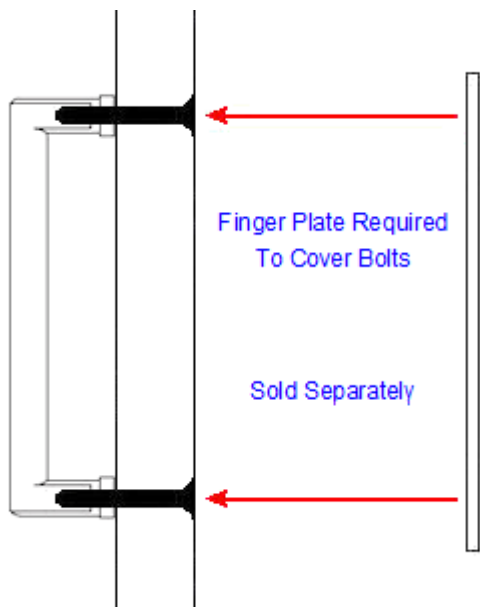

Mitred Knurled Bolt Through Pull Handle - Matt Black

Product Images

Description

- Architectural quality pull handle
- Mitred knurled design with a round shape
- Bolt through the door design see below diagram
- Includes fixings for glass and wooden doors

Above diagram shows how a bolt through pull handle is fitted to a wooden door

Base Material

- Made from grade 304 stainless steel

Finish

- Matt Black

Dimensions

- 443mm Overall (425mm Bolt Centres)
- Suitable for doors up to 54mm thick

Products in this set

49144.1 - Mitred Knurled Bolt Through Pull Handle - 443mm Overall (425mm Bolt Centres) - Matt Black - Each