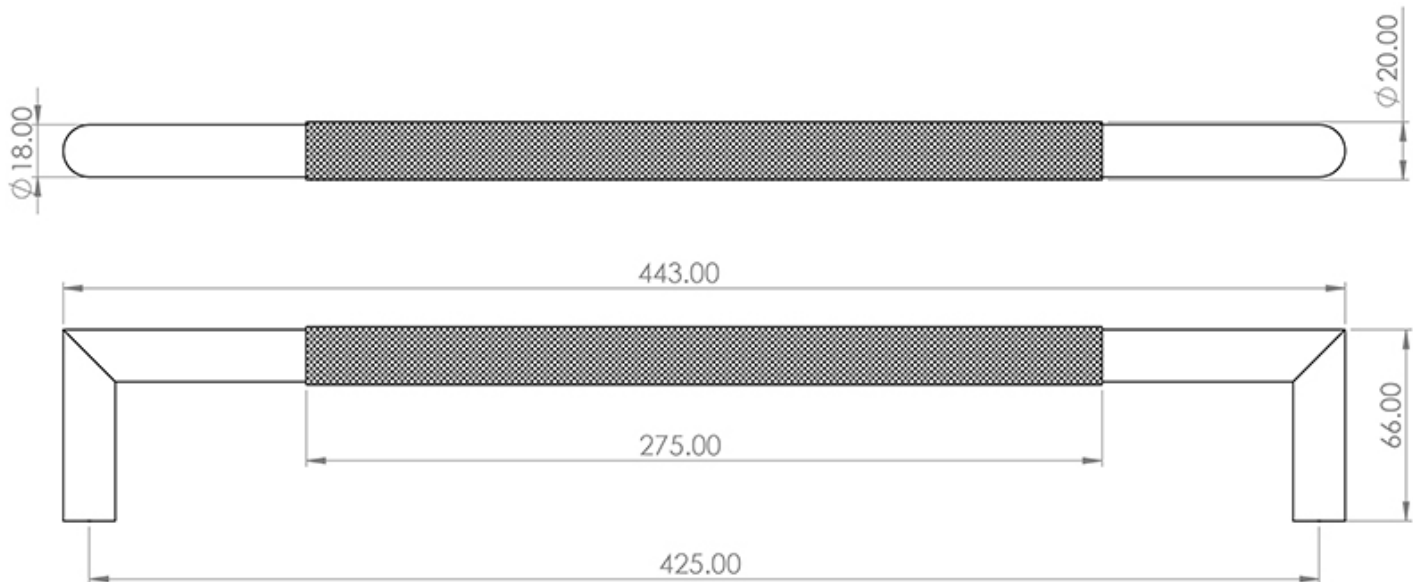

Mitred Knurled Bolt Through Pull Handle - Matt Black

Product Images

Description

- Architectural quality pull handle
- Mitred knurled design with a round shape
- Bolt through the door design see below diagram
- Includes fixings for glass and wooden doors

Above diagram shows how a bolt through pull handle is fitted to a wooden door

Base Material

- Made from grade 304 stainless steel

Finish

- Matt Black

Dimensions

- 443mm Overall (425mm Bolt Centres)
- Suitable for doors up to 54mm thick

Products in this set

49144.1 - Mitred Knurled Bolt Through Pull Handle - 443mm Overall (425mm Bolt Centres) - Matt Black - Each