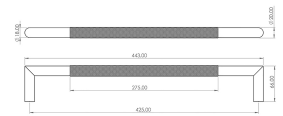

Mitred Knurled Bolt Through Pull Handle - Matt Black

Product Images

Description

- Architectural quality pull handle
- Mitred knurled design with a round shape
- Bolt through the door design see below diagram
- Includes fixings for glass and wooden doors

Above diagram shows how a bolt through pull handle is fitted to a wooden door

Base Material

- Made from grade 304 stainless steel

Finish

- Matt Black

Dimensions

- 443mm Overall (425mm Bolt Centres)
- Suitable for doors up to 54mm thick

Products in this set

49144.1 - Mitred Knurled Bolt Through Pull Handle - 443mm Overall (425mm Bolt Centres) - Matt Black - Each