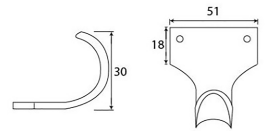

### Description

- Handle for sliding sash window - sash lift
- A sash lift is the handle used to lift or pull the sliding sash window open
- Fitted to the bottom of a sash window and usually in pairs.

### Dimensions

- Fixing plate: 51mm x 18mm
- Projection: 30mm