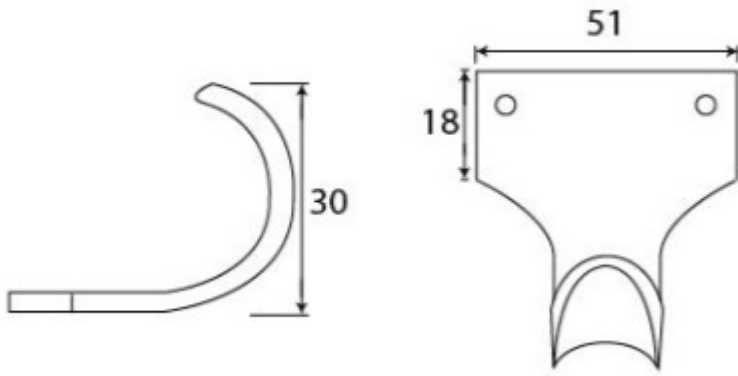

### Description

- Handle for sliding sash window - sash lift
- A sash lift is the handle used to lift or pull the sliding sash window open
- Fitted to the bottom of a sash window and usually in pairs.

### Dimensions

- Fixing plate: 51mm x 18mm
- Projection: 30mm