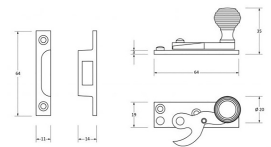

Beehive Hook Pattern Sash Fastener - Aged Solid Bronze

Product Images

Description

- Locking hook fastener for sliding sash windows
- Lockable via alun key and grub screw - when the grub screw is protruding from the back plate, the arm can not be twisted open
- When the fastener is in the closed position (when the arm is engaged in the receiver plate by twisting it through 180 degrees) the sliding sash window can not be opened
- Ideal for use on a narrow top rail due to a thin fixing of the keep.

Finish

- Aged Solid Bronze

Dimensions

- Fixing plate: 64mm x 19mm
- Keep Plate: 64mm x 11mm
- Projection: 35mm

Important Info Before You Buy

- Suitable for wooden sliding sash windows
- Comes supplied with fixing screws, allen key and grub screw
- Sold individually

Products in this set

49152.1 - Beehive Hook Pattern Sash Fastener - 64mm x 19mm - Aged Solid Bronze - Each