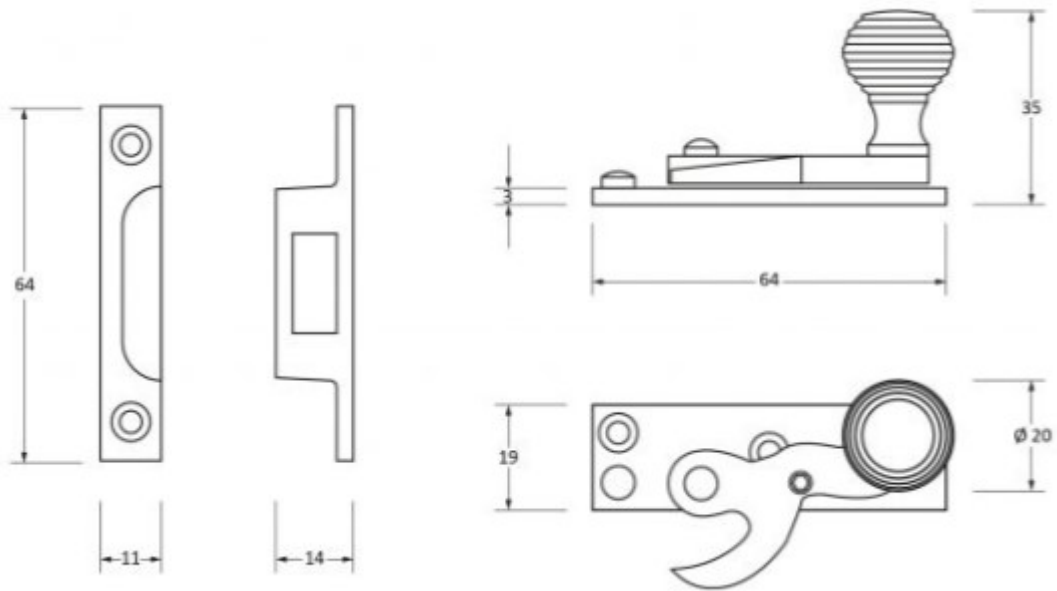

Beehive Hook Pattern Sash Fastener - Aged Solid Bronze

Product Images

Description

- Locking hook fastener for sliding sash windows
- Lockable via alun key and grub screw - when the grub screw is protruding from the back plate, the arm can not be twisted open
- When the fastener is in the closed position (when the arm is engaged in the receiver plate by twisting it through 180 degrees) the sliding sash window can not be opened
- Ideal for use on a narrow top rail due to a thin fixing of the keep.

Finish

- Aged Solid Bronze

Dimensions

- Fixing plate: 64mm x 19mm
- Keep Plate: 64mm x 11mm
- Projection: 35mm

Important Info Before You Buy

- Suitable for wooden sliding sash windows
- Comes supplied with fixing screws, allen key and grub screw
- Sold individually

Products in this set

49152.1 - Beehive Hook Pattern Sash Fastener - 64mm x 19mm - Aged Solid Bronze - Each