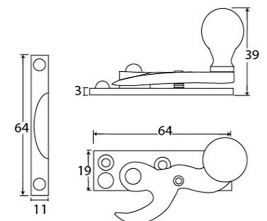

Hook Pattern Sash Fastener - Antique Pewter

Product Images

Description

- Locking hook fastener for sliding sash windows
- Lockable via alun key and grub screw - when the grub screw is protruding from the back plate, the arm can not be twisted open
- When the fastener is in the closed position (when the arm is engaged in the receiver plate by twisting it through 180 degrees) the sliding sash window can not be opened
- Ideal for use on a narrow top rail due to a thin fixing of the keep.

Finish

- Antique Pewter

Dimensions

- Fixing plate: 64mm x 19mm
- Keep Plate: 64mm x 11mm
- Projection: 39mm

Important Info Before You Buy

- Suitable for wooden sliding sash windows
- Comes supplied with fixing screws, allen key and grub screw
- Sold individually

Products in this set

49154.1 - Hook Pattern Sash Fastener - 64mm x 19mm - Antique Pewter - Each