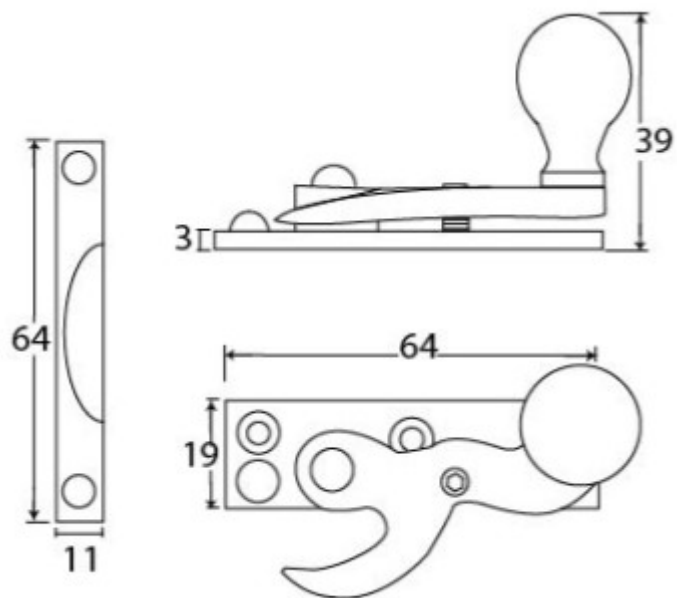

Hook Pattern Sash Fastener - Antique Pewter

Product Images

Description

- Locking hook fastener for sliding sash windows
- Lockable via alun key and grub screw - when the grub screw is protruding from the back plate, the arm can not be twisted open
- When the fastener is in the closed position (when the arm is engaged in the receiver plate by twisting it through 180 degrees) the sliding sash window can not be opened
- Ideal for use on a narrow top rail due to a thin fixing of the keep.

Finish

- Antique Pewter

Dimensions

- Fixing plate: 64mm x 19mm
- Keep Plate: 64mm x 11mm
- Projection: 39mm

Important Info Before You Buy

- Suitable for wooden sliding sash windows
- Comes supplied with fixing screws, allen key and grub screw
- Sold individually

Products in this set

49154.1 - Hook Pattern Sash Fastener - 64mm x 19mm - Antique Pewter - Each