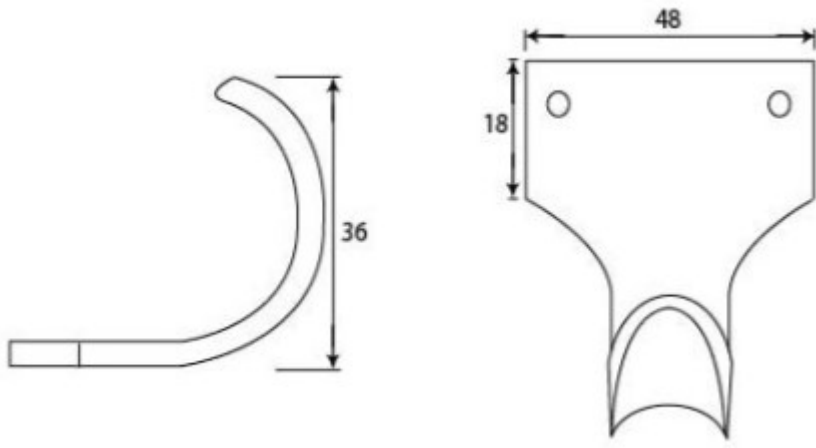

### Description

- Handle for sliding sash window - sash lift
- A sash lift is the handle used to lift or pull the sliding sash window open
- Fitted to the bottom of a sash window and usually in pairs.

### Dimensions

- Fixing plate: 48mm x 18mm
- Projection: 36mm

#### Products in this set

---

49155.1 - Sash Lift - 48mm x 18mm - Antique Pewter - Each