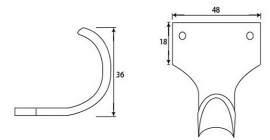

### Description

- Handle for sliding sash window - sash lift
- A sash lift is the handle used to lift or pull the sliding sash window open
- Fitted to the bottom of a sash window and usually in pairs.

### Dimensions

- Fixing plate: 48mm x 18mm
- Projection: 36mm

#### Products in this set

---

49155.1 - Sash Lift - 48mm x 18mm - Antique Pewter - Each