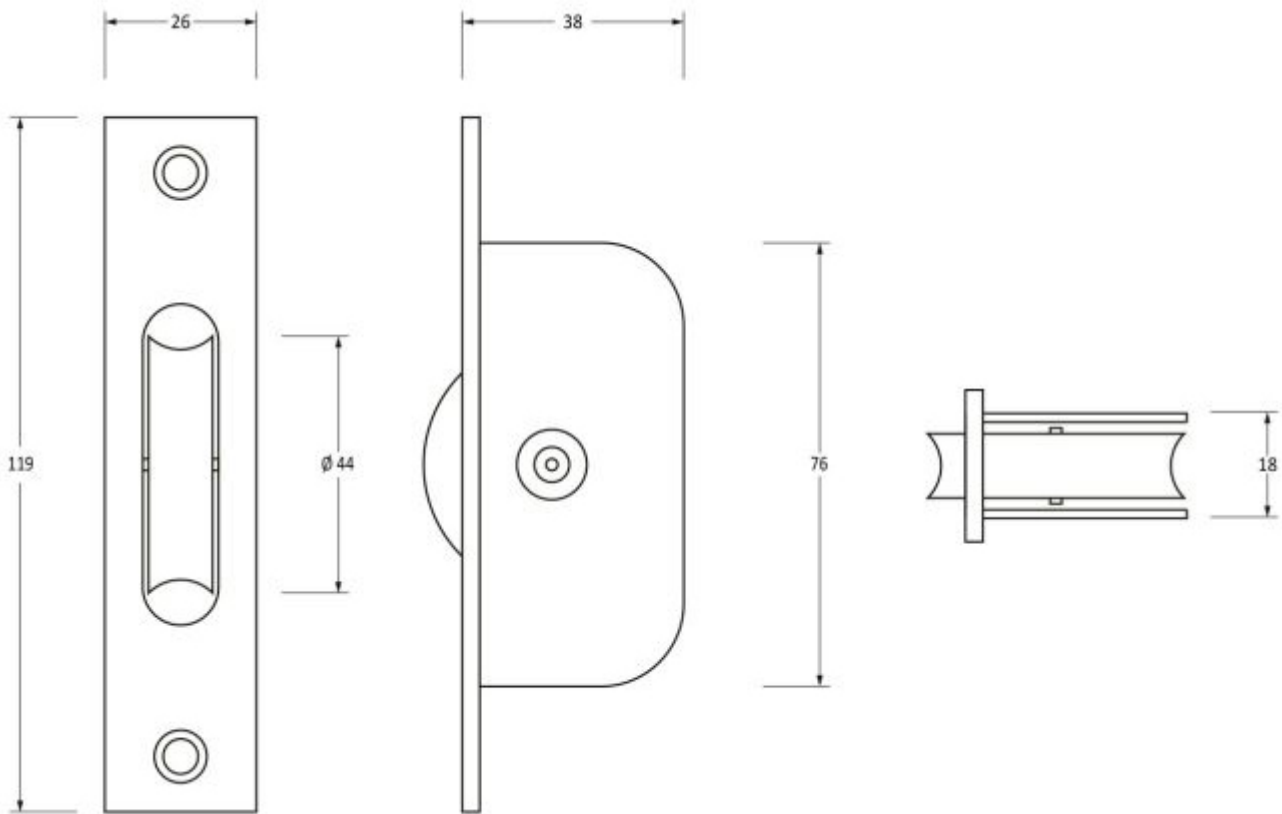

Ball Bearing Pulleys - Square Forend - For Sliding Sash Windows With Solid Brass Wheel - Antique Pewter

Product Images

Description

- Sliding sash window axel pulley wheel
- 75Kg max sash weight per pair
- The pulley utilises ball bearings to give a smooth and durable movement

Finish

- Antique Pewter

Dimensions

Important Info Before You Buy

- Suitable for wooden sliding sash windows
- Supplied with matching wood screws
- SOLD INDIVIDUALLY

Products in this set

49157.1 - Ball Bearing Pulleys - Square Forend - For Sliding Sash Windows With Solid Brass Wheel With Key - Antique Pewter - Each