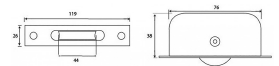

Ball Bearing Pulleys - Square Forend - For Sliding Sash Windows With Solid Brass Wheel - Antique Pewter

Product Images

Description

- Sliding sash window axel pulley wheel
- 75Kg max sash weight per pair
- The pulley utilises ball bearings to give a smooth and durable movement

Finish

- Antique Pewter

Dimensions

Important Info Before You Buy

- Suitable for wooden sliding sash windows
- Supplied with matching wood screws
- SOLD INDIVIDUALLY

Products in this set

49157.1 - Ball Bearing Pulleys - Square Forend - For Sliding Sash Windows With Solid Brass Wheel With Key - Antique Pewter - Each