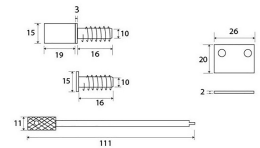

19mm Sash Stops - Sliding Sash Windows Locks - Pack Of 4 - Beeswax

Product Images

Description

- Sliding sash window stop locks
- Pack of four stops supplied with four inserts
- Ideal for meeting insurance requirements for locking sliding sash windows
- Four inserts provided per stop allows the sash window to be locked in the closed or in the open position
- The threaded stops are screwed into inserts located in the top sash by use of key, this prevents ("stops") the sashes passing each other, hence the window is locked and can not be opened
- The sash stops can only be locked and unlocked via the use key supplied in the pack of four

Size Details

- Insert Diameter: 10mm
- Stop Projection: 19mm
- Strike Plate: 26mm x 20mm x 2mm

Finish Details

- Beeswax

Fixings

- Can be fitted to the frame/box and prevents the sash being opened beyond that point

Usage

- Suitable for use with wooden sliding sash windows
- The inserts are fitted into the side rail of the top sash

Unit Of Sale

- Sold per pack of four - (A pair includes 4 x sash stops - 4 x inserts - 1 x key)