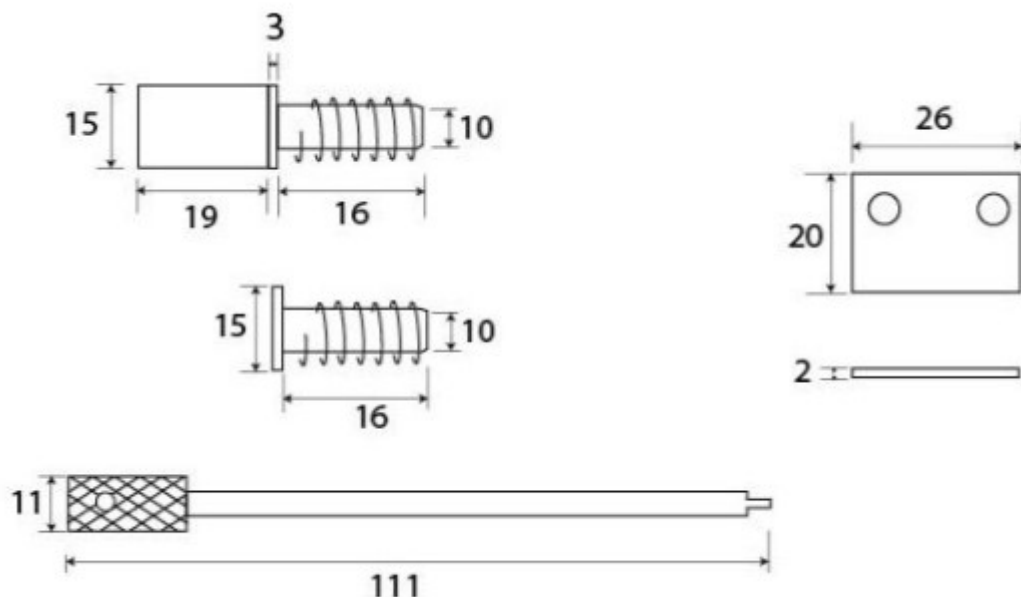

19mm Sash Stops - Sliding Sash Windows Locks - Pack Of 4 - Beeswax

Product Images

Description

- Sliding sash window stop locks
- Pack of four stops supplied with four inserts
- Ideal for meeting insurance requirements for locking sliding sash windows
- Four inserts provided per stop allows the sash window to be locked in the closed or in the open position
- The threaded stops are screwed into inserts located in the top sash by use of key, this prevents ("stops") the sashes passing each other, hence the window is locked and can not be opened
- The sash stops can only be locked and unlocked via the use key supplied in the pack of four

Size Details

- Insert Diameter: 10mm
- Stop Projection: 19mm
- Strike Plate: 26mm x 20mm x 2mm

Finish Details

- Beeswax

Fixings

- Can be fitted to the frame/box and prevents the sash being opened beyond that point

Usage

- Suitable for use with wooden sliding sash windows
- The inserts are fitted into the side rail of the top sash

Unit Of Sale

- Sold per pack of four - (A pair includes 4 x sash stops - 4 x inserts - 1 x key)