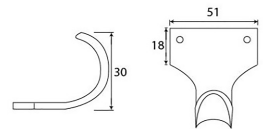

Sash Lift - Polished Brass Unlacquered

Product Images

Description

- Handle for sliding sash window - sash lift
- A sash lift is the handle used to lift or pull the sliding sash window open
- Fitted to the bottom of a sash window and usually in pairs.

Finish

- Polished Brass Unlacquered

Dimensions

- Fixing plate: 51mm x 18mm
- Projection: 30mm

Important Info Before You Buy

- Suitable for wooden sliding sash windows
- Usually two lifts used per window
- SOLD INDIVIDUALLY

Products in this set

49164.1 - Sash Lift - 51mm x 18mm - Polished Brass Unlacquered - Each