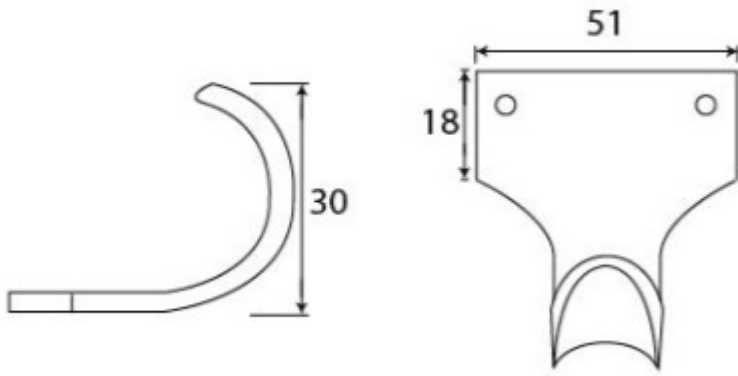

Sash Lift - Polished Brass Unlacquered

Product Images

Description

- Handle for sliding sash window - sash lift
- A sash lift is the handle used to lift or pull the sliding sash window open
- Fitted to the bottom of a sash window and usually in pairs.

Finish

- Polished Brass Unlacquered

Dimensions

- Fixing plate: 51mm x 18mm
- Projection: 30mm

Important Info Before You Buy

- Suitable for wooden sliding sash windows
- Usually two lifts used per window
- SOLD INDIVIDUALLY

Products in this set

49164.1 - Sash Lift - 51mm x 18mm - Polished Brass Unlacquered - Each