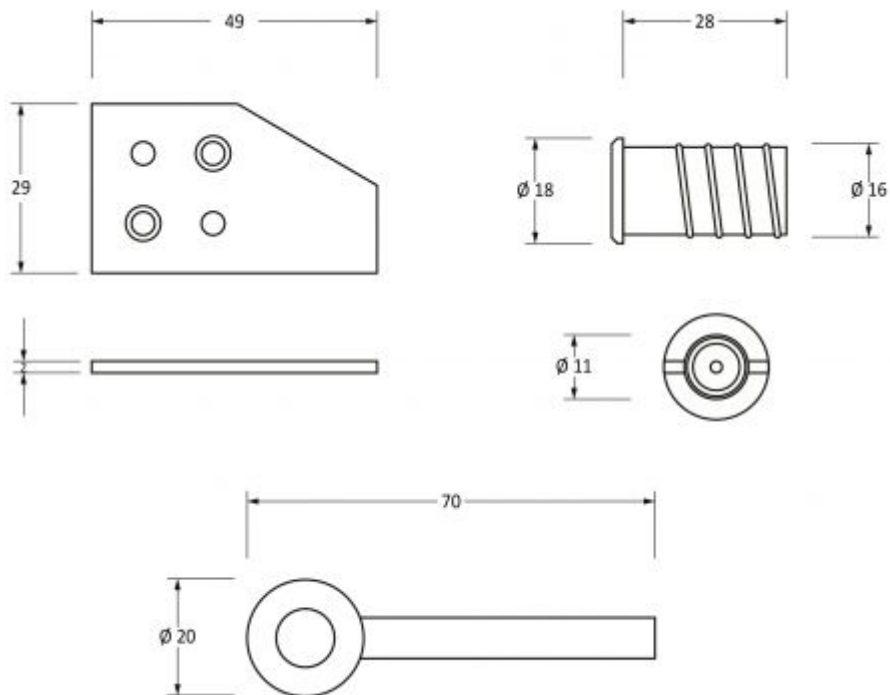

### Description

- Key flush sliding sash window stop lock
  - Ideal for meeting insurance requirements for locking sliding sash windows
- Fitted to the sash to restrict the opening for safety reasons and to allow the sash to be opened for ventilation without compromising on security
- Strike plates are fitted to the top of the bottom sash to prevent damage

### Size Details