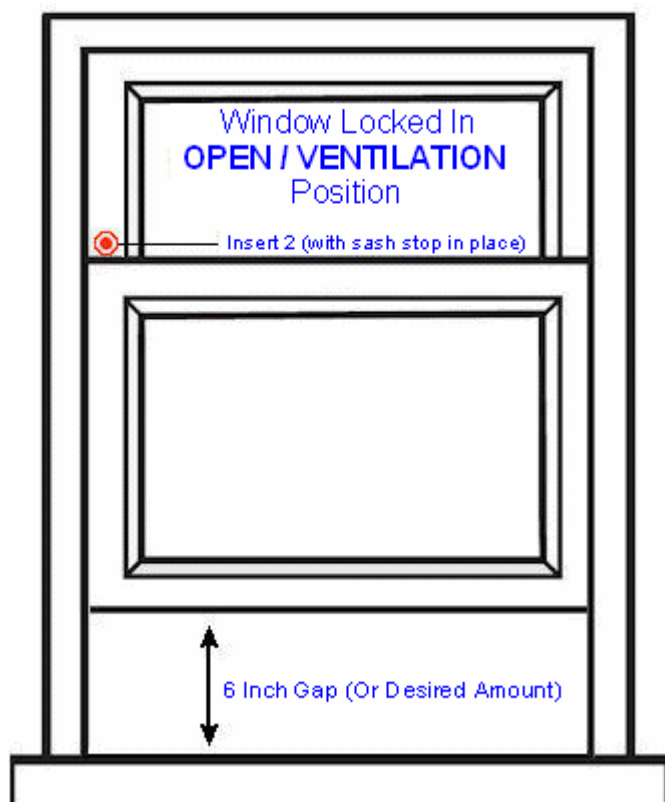

### Description

- Key flush sliding sash window stop lock
  - Ideal for meeting insurance requirements for locking sliding sash windows
- Fitted to the sash to restrict the opening for safety reasons and to allow the sash to be opened for ventilation without compromising on security
- Strike plates are fitted to the top of the bottom sash to prevent damage

### Size Details

## Base Material

- Made from solid brass

## Fixings

- Each stop comes supplied with a strike plate that is fitted to the top of the bottom sash to prevent damage
- The sliding sash window can be locked in the open position for ventilation, by screwing the sash stop with the key