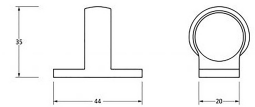

Window Sash Ring - Polished Brass Unlacquered

Product Images

Description

- Window Sash Ring
- Used to slide open or close a sash window
- Horizontal Fix

Finish

- Polished Brass Unlacquered

Dimensions

Important Info Before You Buy

- Suitable for wooden sliding sash windows
- Supplied with matching wood screws
- Sold individually

Products in this set

49166.1 - Window Sash Ring - 44mm x 20mm - Polished Brass Unlacquered - Each