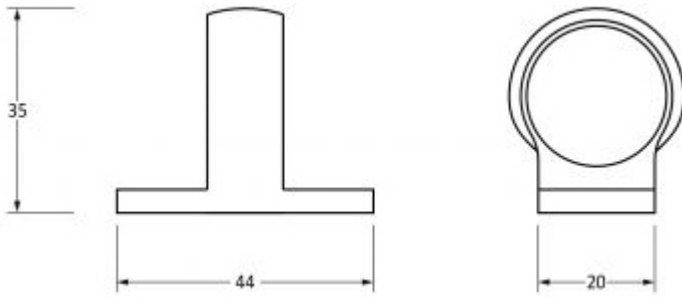

Window Sash Ring - Polished Brass Unlacquered

Product Images

Description

- Window Sash Ring
- Used to slide open or close a sash window
- Horizontal Fix

Finish

- Polished Brass Unlacquered

Dimensions

Important Info Before You Buy

- Suitable for wooden sliding sash windows
- Supplied with matching wood screws
- Sold individually

Products in this set

49166.1 - Window Sash Ring - 44mm x 20mm - Polished Brass Unlacquered - Each