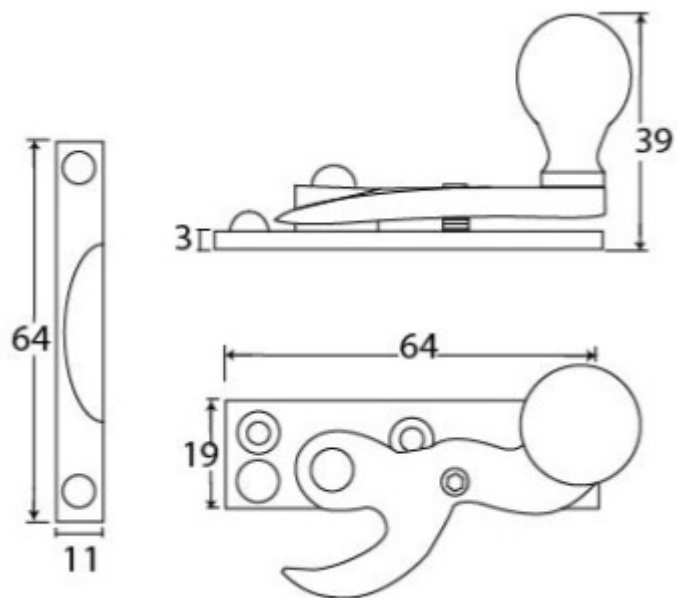

Prestbury Hook Pattern Sash Fastener - Polished Nickel

Product Images

Description

- Locking hook fastener for sliding sash windows
- Lockable via alun key and grub screw - when the grub screw is protruding from the back plate, the arm can not be twisted open
- When the fastener is in the closed position (when the arm is engaged in the receiver plate by twisting it through 180 degrees) the sliding sash window can not be opened
- Ideal for use on a narrow top rail due to a thin fixing of the keep.

Finish

- Polished Nickel

Dimensions

- Fixing plate: 64mm x 19mm
- Keep Plate: 64mm x 11mm
- Projection: 39mm

Important Info Before You Buy

- Suitable for wooden sliding sash windows
- Comes supplied with fixing screws, allen key and grub screw
- Sold individually

Products in this set

49170.1 - Prestbury Hook Pattern Sash Fastener - 64mm x 19mm - Polished Nickel - Each