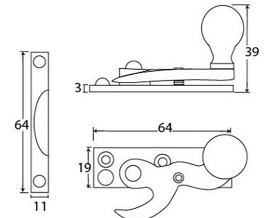

Prestbury Hook Pattern Sash Fastener - Polished Nickel

Product Images

Description

- Locking hook fastener for sliding sash windows
- Lockable via alun key and grub screw - when the grub screw is protruding from the back plate, the arm can not be twisted open
- When the fastener is in the closed position (when the arm is engaged in the receiver plate by twisting it through 180 degrees) the sliding sash window can not be opened
- Ideal for use on a narrow top rail due to a thin fixing of the keep.

Finish

- Polished Nickel

Dimensions

- Fixing plate: 64mm x 19mm
- Keep Plate: 64mm x 11mm
- Projection: 39mm

Important Info Before You Buy

- Suitable for wooden sliding sash windows
- Comes supplied with fixing screws, allen key and grub screw
- Sold individually

Products in this set

49170.1 - Prestbury Hook Pattern Sash Fastener - 64mm x 19mm - Polished Nickel - Each