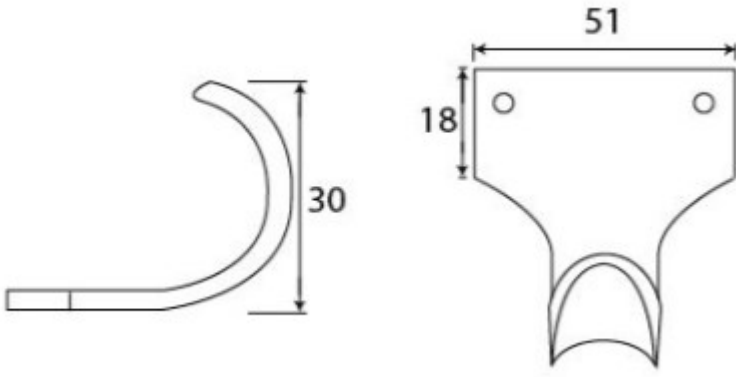

Sash Lift - 51mm x 18mm - Polished Nickel

Product Images

Description

- Handle for sliding sash window - sash lift
- A sash lift is the handle used to lift or pull the sliding sash window open
- Fitted to the bottom of a sash window and usually in pairs.

Finish

- Polished Nickel

Dimensions

- Fixing plate: 51mm x 18mm
- Projection: 30mm

Important Info Before You Buy

- Suitable for wooden sliding sash windows
- Usually two lifts used per window
- SOLD INDIVIDUALLY

Products in this set

49171.1 - Sash Lift - 51mm x 18mm - Polished Nickel - Each