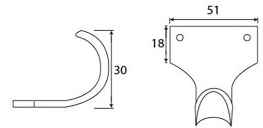

Sash Lift - 51mm x 18mm - Polished Nickel

Product Images

Description

- Handle for sliding sash window - sash lift
- A sash lift is the handle used to lift or pull the sliding sash window open
- Fitted to the bottom of a sash window and usually in pairs.

Finish

- Polished Nickel

Dimensions

- Fixing plate: 51mm x 18mm
- Projection: 30mm

Important Info Before You Buy

- Suitable for wooden sliding sash windows
- Usually two lifts used per window
- SOLD INDIVIDUALLY

Products in this set

49171.1 - Sash Lift - 51mm x 18mm - Polished Nickel - Each