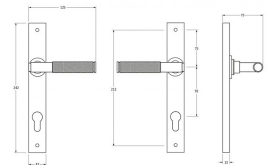

Brompton Slimline Lever Multi Point Door Lever Handles - 92mm Euro Centres - 212mm Bolt Centres - 242mm x 32mm Back Plate - Pewter

Product Images

Description

- Designed for use with multi-point locking systems on timber, uPVC and composite doors
- The handles are designed for use on external doors including front door, back doors and French patio doors
- Lift handle to lock system designed to work with the majority of new multi-point locking systems
- The square backplate is fitted with a Universal S/S Nylon Spring Cassette ensuring smooth operation every time

Operation

- Lever handle on either side of the door
- Lift handle to lock

Dimensions

- Backplate Size: 242mm x 32mm x 13mm
- Handle Length: 125mm
- Centres: 92mm
- Fixing Centres: 212mm

Finish

- Pewter

Standards This Product Conforms To

- Suitable for domestic use
- Suitable for commercial use

Unit Of Sale

- Pair - (1 x left hand and 1 x right hand door handle)

Products in this set

49176.1 - Brompton Slimline Lever Multi Point Door Lever Handles - 92mm Euro Centres - 212mm Bolt Centres - 242mm x 32mm Back Plate - Pewter - Pair