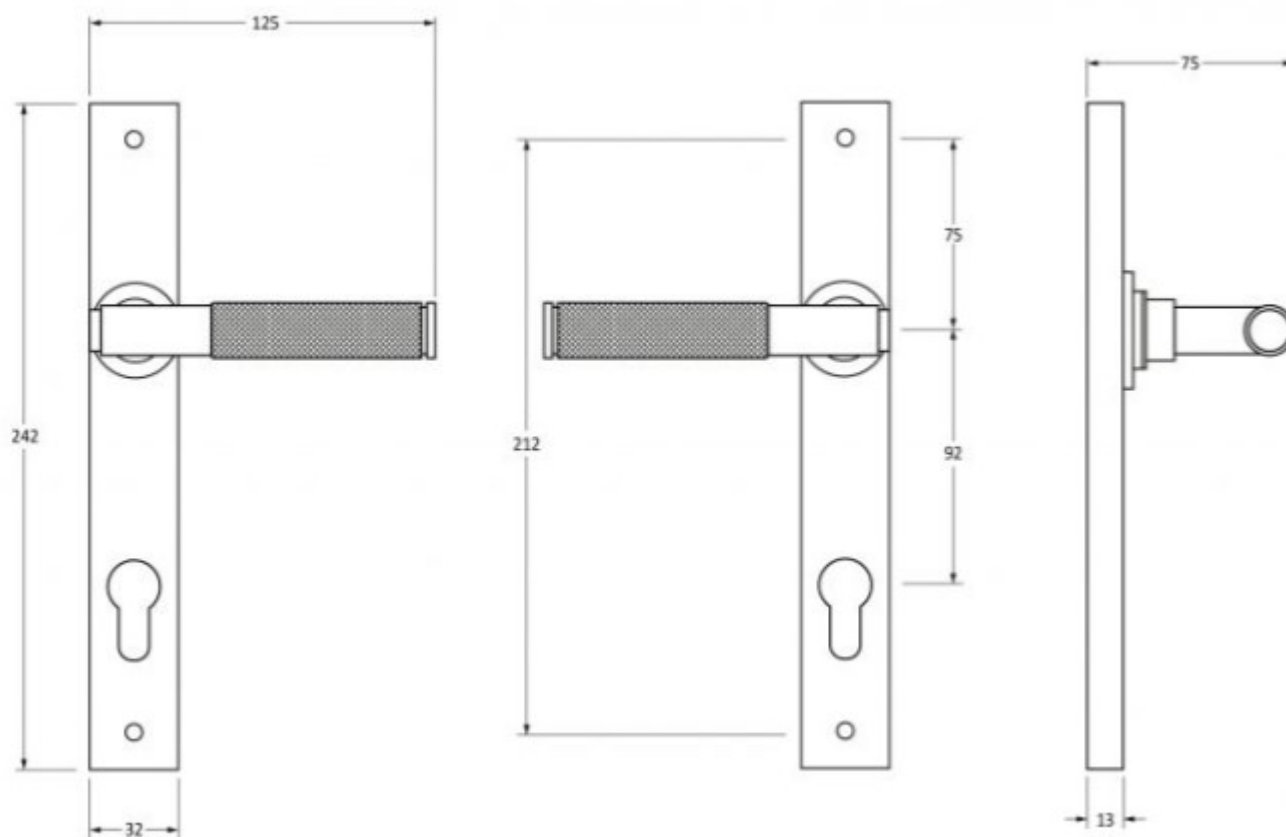

Brompton Slimline Lever Multi Point Door Lever Handles - 92mm Euro Centres - 212mm Bolt Centres - 242mm x 32mm Back Plate - Pewter

Product Images

Description

- Designed for use with multi-point locking systems on timber, uPVC and composite doors
- The handles are designed for use on external doors including front door, back doors and French patio doors
- Lift handle to lock system designed to work with the majority of new multi-point locking systems
- The square backplate is fitted with a Universal S/S Nylon Spring Cassette ensuring smooth operation every time

Operation

- Lever handle on either side of the door
- Lift handle to lock

Dimensions

- Backplate Size: 242mm x 32mm x 13mm
- Handle Length: 125mm
- Centres: 92mm
- Fixing Centres: 212mm

Finish

- Pewter

Standards This Product Conforms To

- Suitable for domestic use
- Suitable for commercial use

Unit Of Sale

- Pair - (1 x left hand and 1 x right hand door handle)

Products in this set

49176.1 - Brompton Slimline Lever Multi Point Door Lever Handles - 92mm Euro Centres - 212mm Bolt Centres - 242mm x 32mm Back Plate - Pewter - Pair