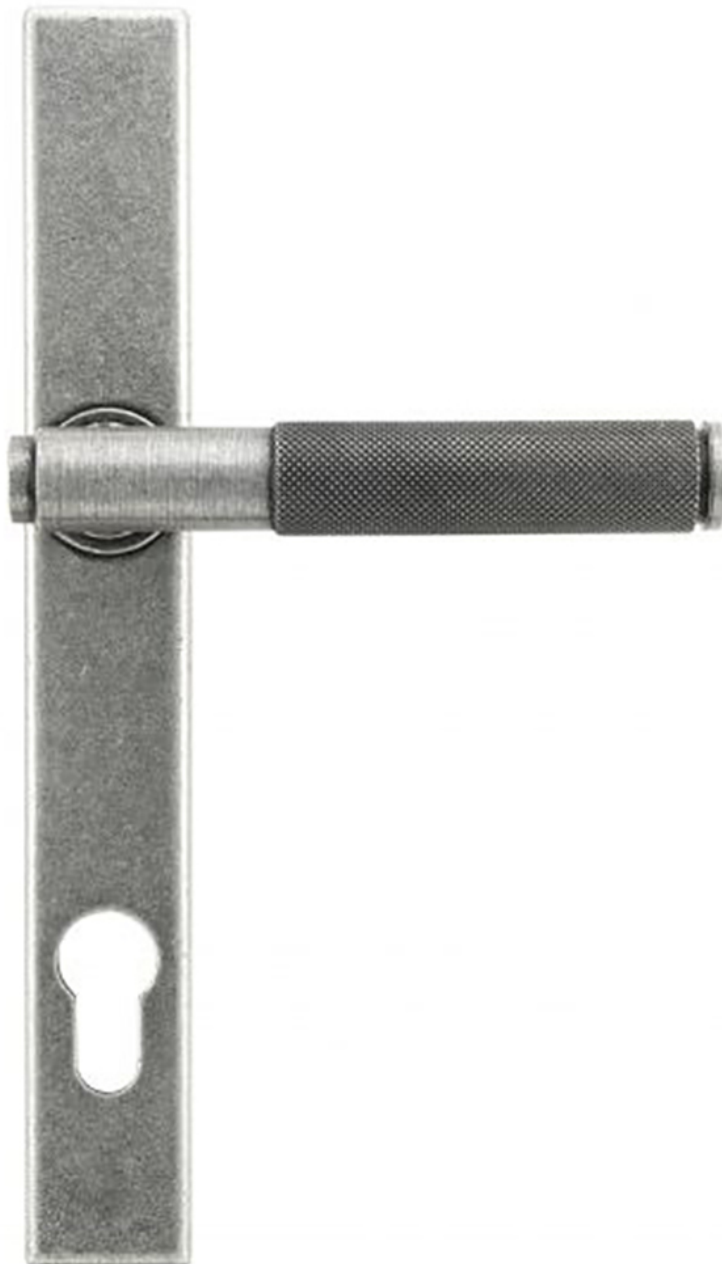

Brompton Slimline Lever Multi Point Door Lever Handles - 92mm Euro Centres - 212mm Bolt Centres - 242mm x 32mm Back Plate - Pewter

Product Images

Description

- Designed for use with multi-point locking systems on timber, uPVC and composite doors
- The handles are designed for use on external doors including front door, back doors and French patio doors
- Lift handle to lock system designed to work with the majority of new multi-point locking systems
- The square backplate is fitted with a Universal S/S Nylon Spring Cassette ensuring smooth operation every time

Operation

- Lever handle on either side of the door
- Lift handle to lock

Dimensions

- Backplate Size: 242mm x 32mm x 13mm
- Handle Length: 125mm
- Centres: 92mm
- Fixing Centres: 212mm

Finish

- Pewter

Standards This Product Conforms To

- Suitable for domestic use
- Suitable for commercial use

Unit Of Sale

- Pair - (1 x left hand and 1 x right hand door handle)

Products in this set

49176.1 - Brompton Slimline Lever Multi Point Door Lever Handles - 92mm Euro Centres - 212mm Bolt Centres - 242mm x 32mm Back Plate - Pewter - Pair