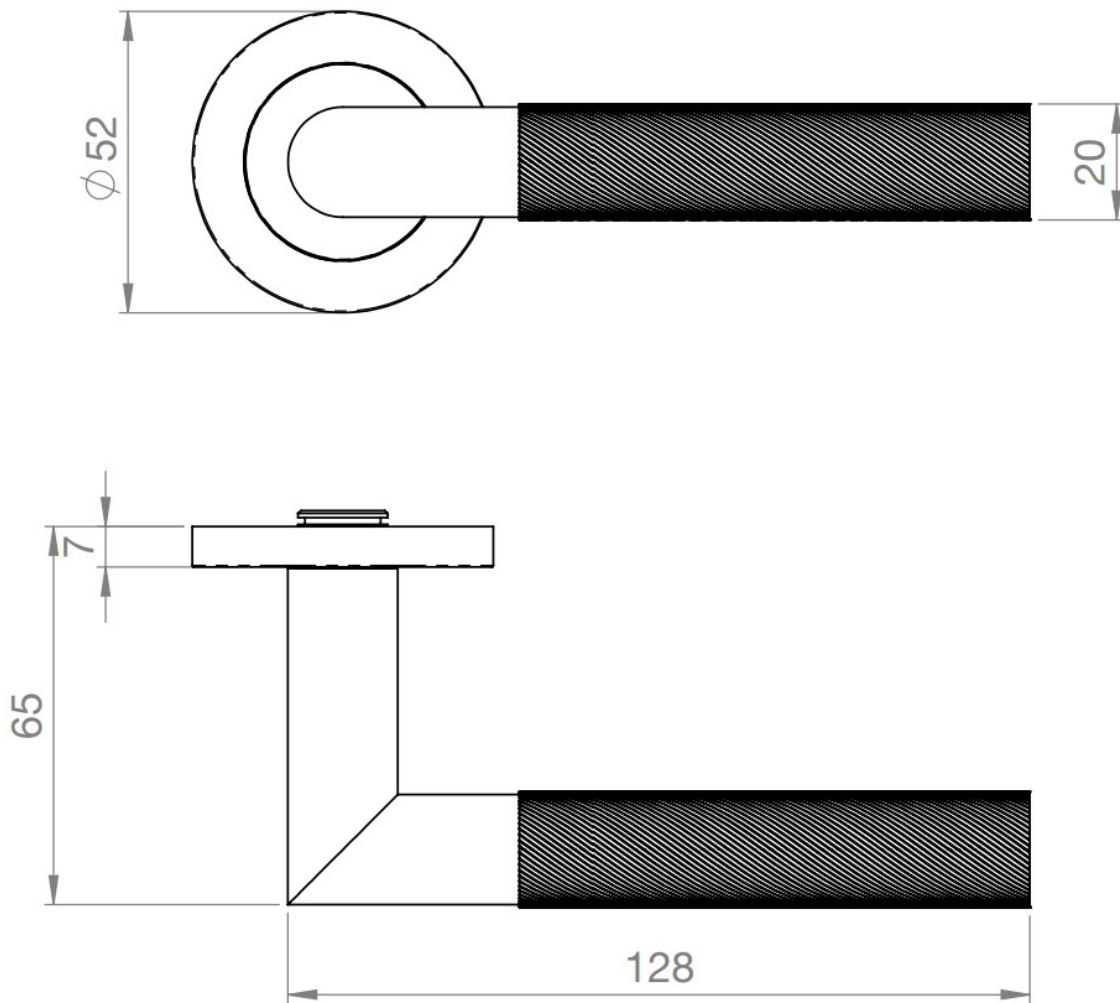

Base Material

- Made from grade 304 stainless steel.

Finish

- Matt black

Operation

- Both levers are sprung to ensure the lever always returns to its starting position.

Dimensions

- Rose Diameter - 52mm
- Rose Thickness - 7mm

Spindle Size

- 8mm x 8mm square - UK Standard.

Fixings

- Concealed bolt together fixings via male and female bolts.
- Grub screw fixing to spindle for extra strength once fitted to the door.
- Comes supplied with male and female bolt through fixings and 8mm heso fixing spindle.