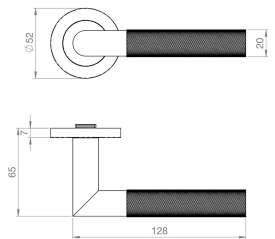

Knurled Design Lever Door Handles On Round Rose - Suitable For Use On FD30 / FD60 Fire Doors - Matt Black

Product Images

Description

- Knurled design round rose lever handles.
- Matt black finish.
- Concealed bolt through fixings via push on rose.
- Tested to BS EN 1906:2012 - classification number **16-1034A** - category of use **grade 3**
- Suitable for use on fire rated doors tested to **BS EN 1634**
- Matching accessories available including standard escutcheons (keyhole covers) and a bathroom turn & release set.

Base Material

- Made from grade 304 stainless steel.

Finish

- Matt black

Operation

- Both levers are sprung to ensure the lever always returns to its starting position.

Dimensions

- Rose Diameter - 52mm
- Rose Thickness - 7mm

Spindle Size

- 8mm x 8mm square - UK Standard.

Fixings

- Concealed bolt together fixings via male and female bolts.
- Grub screw fixing to spindle for extra strength once fitted to the door.
- Comes supplied with male and female bolt through fixings and 8mm heso fixing spindle.