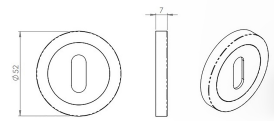

Standard Profile Escutcheon - Satin Brass (Lacquered) PVD

Product Images

Description

- Standard Profile Escutcheon On Concealed Fix Round Rose - 52mm x 7mm with concealed fixings

Finish

- Satin Brass PVD`

Dimensions

- 52mm diameter
- 7mm Depth

Important Information

- Each - (1 x escutcheon)

Products in this set

49226.1 - Standard Profile Escutcheon - 52mm x 7mm Rose - Satin Brass PVD Plated PVD - Each