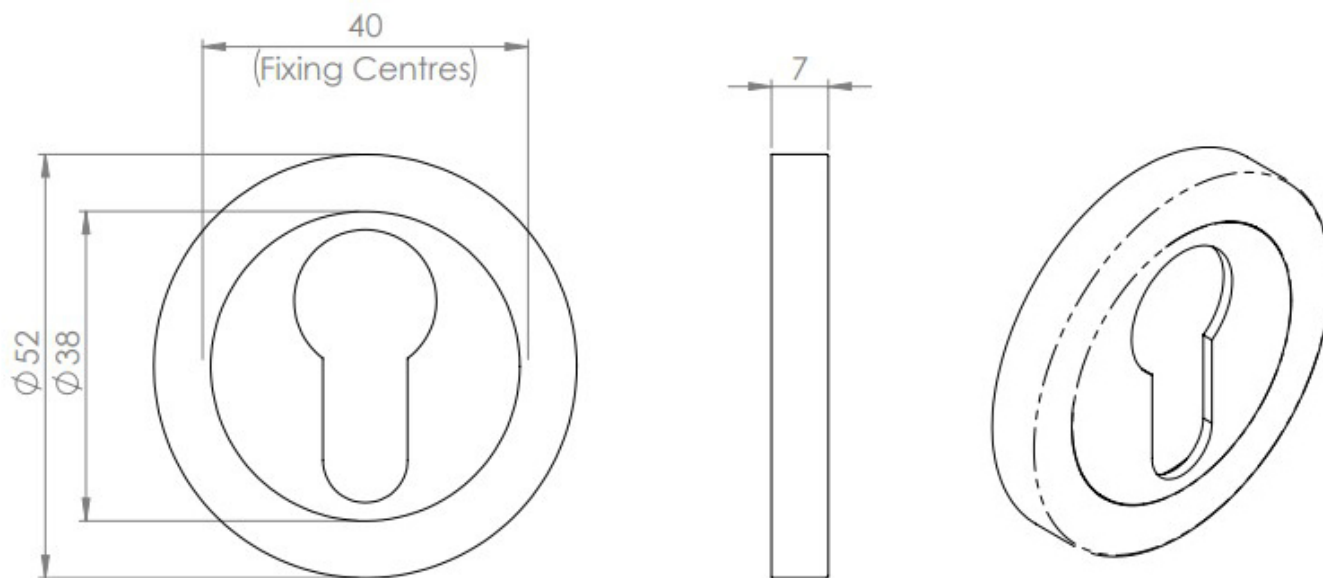

Standard Profile Escutcheon - Satin Brass (Lacquered) PVD

Product Images

Description

- Standard Profile Escutcheon On Concealed Fix Round Rose - 52mm x 7mm with concealed fixings

Finish

- Satin Brass PVD`

Dimensions

- 52mm diameter
- 7mm Depth

Important Information

- Each - (1 x escutcheon)

Products in this set

49226.1 - Standard Profile Escutcheon - 52mm x 7mm Rose - Satin Brass PVD Plated PVD - Each