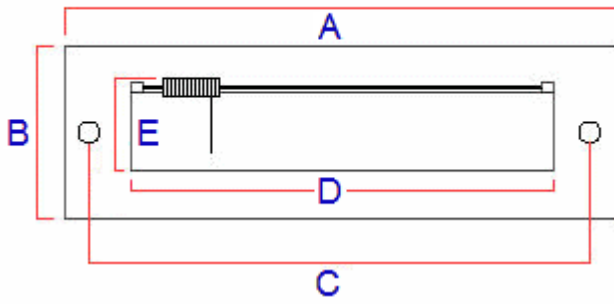


Plain Letter Plate - 305mm x 97mm - Matt Black

Product Images

Description

- 305mm x 97mm plain style letter plate for wooden front doors.

Finish

- Matt black.

Base Material

- Made from solid brass

Dimensions

Back Of The Letter Plate

Front Of The Letter Plate

- Overall Length (A) - 305mm
- Overall Height (B) - 97mm
- Bolt centres (C) - 268mm
- Internal Hole Width Required (D) - 230mm
- Internal Hole Height Required (Including Spring) (E) - 65mm
- Aperture Width Externally (F) - 230mm
- Aperture Height Externally (G) - 54mm

Products in this set

49229.1 - Plain Letter Plate - 305mm x 97mm - Matt Black - Each