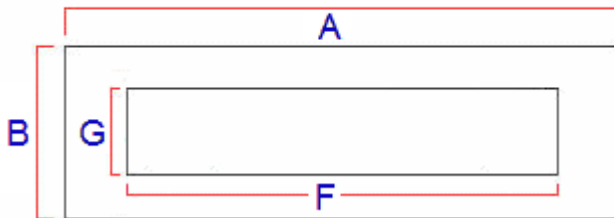


Plain Letter Plate - 305mm x 97mm - Matt Black

Product Images

Description

- 305mm x 97mm plain style letter plate for wooden front doors.

Finish

- Matt black.

Base Material

- Made from solid brass

Dimensions

Back Of The Letter Plate

Front Of The Letter Plate

- Overall Length (A) - 305mm
- Overall Height (B) - 97mm
- Bolt centres (C) - 268mm
- Internal Hole Width Required (D) - 230mm
- Internal Hole Height Required (Including Spring) (E) - 65mm
- Aperture Width Externally (F) - 230mm
- Aperture Height Externally (G) - 54mm