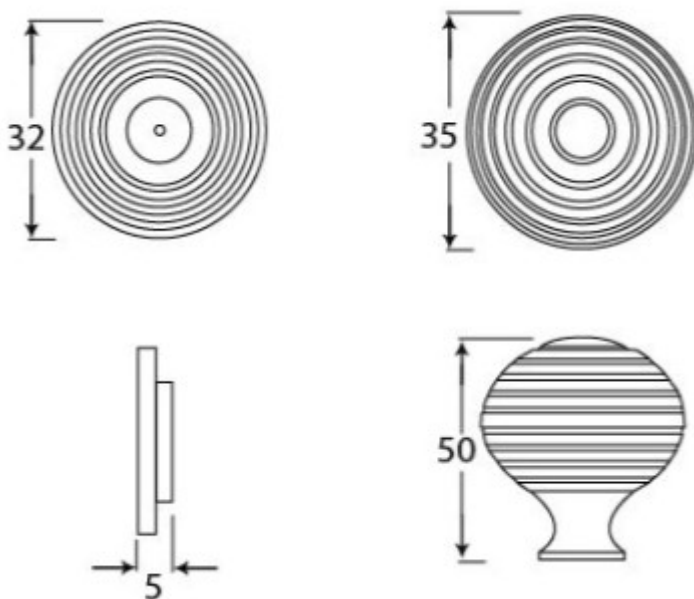

Beehive Style - Ringed Pattern Reeded Cupboard Door Knob - Two Sizes Available - Ebony & Polished Nickel

Product Images

Description

- Beehive style reeded pattern cupboard door Knob
- This popular design with its ringed pattern is ideal for use on classic or contemporary units including, kitchen cabinet doors, wardrobes, cupboard doors and drawers
- With a ball shape knob and a stepped pattern detail these Knob are great for tying in with 1930's style Art Deco door handles and furniture
- High architectural quality range
- Two piece design, these Knob can be fitted with or with out the backplate rose as required

Size Details

- Available in 2 sizes

- Knob Size: 35mm Diameter
- Rose Size: 32mm Diameter
- Projection: 50mm

- Knob Size: 38mm Diameter
- Rose Size: 37mm Diameter
- Projection: 55mm

Base Material

- Rose made from solid brass

Finish Details

- Ebony & Polished Nickel

Fixings

- This cupboard knob is fitted via a M4 bolt from the rear of the door / drawer - see below diagram

- Bolt through fixings provide a superior strong fixing allowing this knob to be fitted to tall or heavy doors
- Comes supplied with a 25mm long bolt - suitable for use on 18mm thick doors
- For doors thicker than 18mm, longer M4 fixing bolts are available to buy separately (See related products below)

49201.1 - Beehive Style - Ringed Pattern Reeded Cupboard Door Knob - 35mm Diameter - Ebony & Polished Nickel - Each

49201.2 - Beehive Style - Ringed Pattern Reeded Cupboard Door Knob - 38mm Diameter - Ebony & Polished Nickel - Each