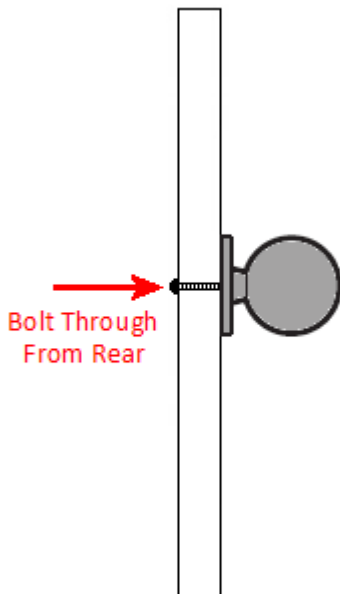

Beehive Style - Ringed Pattern Reeded Cupboard Door Knob - Two Sizes Available - Ebony & Polished Nickel

Product Images

Description

- Beehive style reeded pattern cupboard door Knob
- This popular design with its ringed pattern is ideal for use on classic or contemporary units including, kitchen cabinet doors, wardrobes, cupboard doors and drawers
- With a ball shape knob and a stepped pattern detail these Knob are great for tying in with 1930's style Art Deco door handles and furniture
- High architectural quality range
- Two piece design, these Knob can be fitted with or with out the backplate rose as required

Size Details

- Available in 2 sizes

- Knob Size: 35mm Diameter
- Rose Size: 32mm Diameter
- Projection: 50mm

- Knob Size: 38mm Diameter
- Rose Size: 37mm Diameter
- Projection: 55mm

Base Material

- Rose made from solid brass

Finish Details

- Ebony & Polished Nickel

Fixings

- This cupboard knob is fitted via a M4 bolt from the rear of the door / drawer - see below diagram

- Bolt through fixings provide a superior strong fixing allowing this knob to be fitted to tall or heavy doors
- Comes supplied with a 25mm long bolt - suitable for use on 18mm thick doors
- For doors thicker than 18mm, longer M4 fixing bolts are available to buy separately (See related products below)