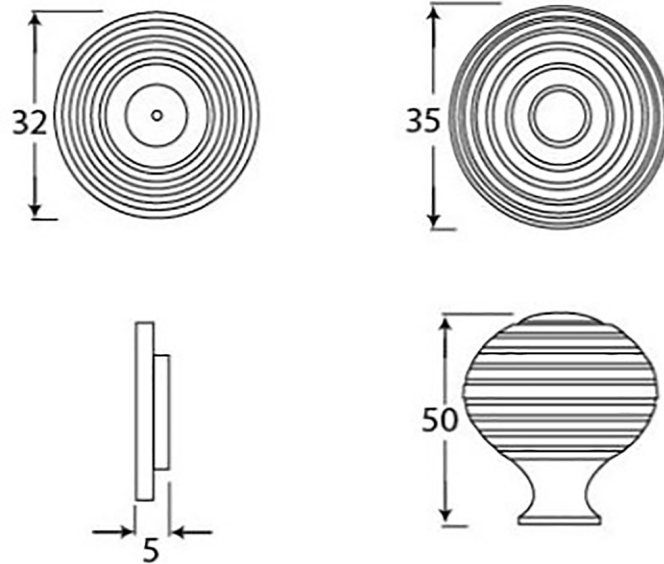

Beehive Style - Ringed Pattern Reeded Cupboard Door Knob - Two Sizes Available - Ebony & Polished Nickel

Product Images

Description

- Beehive style reeded pattern cupboard door Knob
- This popular design with its ringed pattern is ideal for use on classic or contemporary units including, kitchen cabinet doors, wardrobes, cupboard doors and drawers
- With a ball shape knob and a stepped pattern detail these Knob are great for tying in with 1930's style Art Deco door handles and furniture
- High architectural quality range
- Two piece design, these Knob can be fitted with or with out the backplate rose as required

Size Details

- Available in 2 sizes

- Knob Size: 35mm Diameter
- Rose Size: 32mm Diameter
- Projection: 50mm

- Knob Size: 38mm Diameter
- Rose Size: 37mm Diameter
- Projection: 55mm

Base Material

- Rose made from solid brass

Finish Details

- Ebony & Polished Nickel

Fixings

- This cupboard knob is fitted via a M4 bolt from the rear of the door / drawer - see below diagram

- Bolt through fixings provide a superior strong fixing allowing this knob to be fitted to tall or heavy doors
- Comes supplied with a 25mm long bolt - suitable for use on 18mm thick doors
- For doors thicker than 18mm, longer M4 fixing bolts are available to buy separately (See related products below)

49201.1 - Beehive Style - Ringed Pattern Reeded Cupboard Door Knob - 35mm Diameter - Ebony & Polished Nickel - Each

49201.2 - Beehive Style - Ringed Pattern Reeded Cupboard Door Knob - 38mm Diameter - Ebony & Polished Nickel - Each