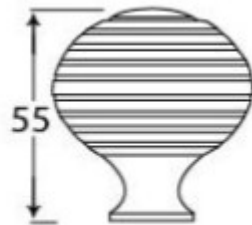

Beehive Style - Ringed Pattern Reeded Cupboard Door Knob - Two Sizes Available - Ebony & Polished Nickel

Product Images

Description

- Beehive style reeded pattern cupboard door Knob
- This popular design with its ringed pattern is ideal for use on classic or contemporary units including, kitchen cabinet doors, wardrobes, cupboard doors and drawers
- With a ball shape knob and a stepped pattern detail these Knob are great for tying in with 1930's style Art Deco door handles and furniture
- High architectural quality range
- Two piece design, these Knob can be fitted with or with out the backplate rose as required

Size Details

- Available in 2 sizes

- Knob Size: 35mm Diameter
- Rose Size: 32mm Diameter
- Projection: 50mm

- Knob Size: 38mm Diameter
- Rose Size: 37mm Diameter
- Projection: 55mm

Base Material

- Rose made from solid brass

Finish Details

- Ebony & Polished Nickel

Fixings

- This cupboard knob is fitted via a M4 bolt from the rear of the door / drawer - see below diagram

- Bolt through fixings provide a superior strong fixing allowing this knob to be fitted to tall or heavy doors
- Comes supplied with a 25mm long bolt - suitable for use on 18mm thick doors
- For doors thicker than 18mm, longer M4 fixing bolts are available to buy separately (See related products below)