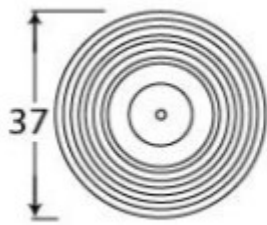

Beehive Style - Ringed Pattern Reeded Cupboard Door Knob - Two Sizes Available - Ebony & Polished Nickel

Product Images

Description

- Beehive style reeded pattern cupboard door Knob
- This popular design with its ringed pattern is ideal for use on classic or contemporary units including, kitchen cabinet doors, wardrobes, cupboard doors and drawers
- With a ball shape knob and a stepped pattern detail these Knob are great for tying in with 1930's style Art Deco door handles and furniture
- High architectural quality range
- Two piece design, these Knob can be fitted with or with out the backplate rose as required

Size Details

- Available in 2 sizes

- Knob Size: 35mm Diameter
- Rose Size: 32mm Diameter
- Projection: 50mm

- Knob Size: 38mm Diameter
- Rose Size: 37mm Diameter
- Projection: 55mm

Base Material

- Rose made from solid brass