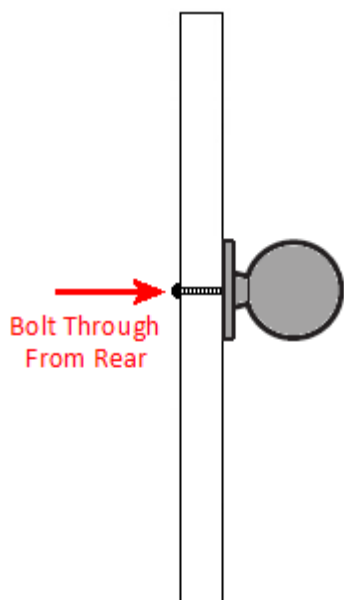

### Size Details

- Overall Size: 32mm Diameter
- Projection: 21mm

## Base Material

- Cast Iron

## Fixings

- This cupboard knob is fitted via a M4 bolt from the rear of the door / drawer - see below diagram

- Bolt through fixings provide a superior strong fixing allowing this knob to be fitted to tall or heavy doors
- Comes supplied with a 25mm long bolt - suitable for use on 18mm thick doors
- For doors thicker than 18mm, longer M4 fixing bolts are available to buy separately (See related products below)