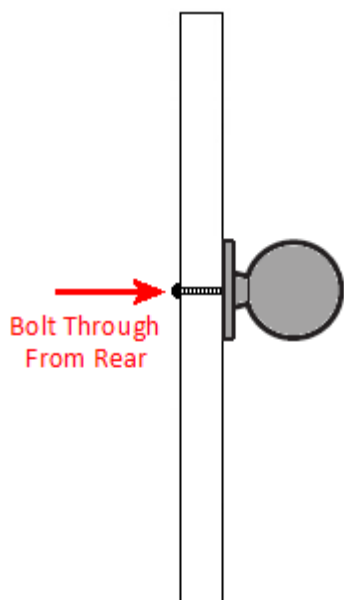

Fixings

- This cupboard knob is fitted via a M4 bolt from the rear of the door / drawer - see below diagram

- Bolt through fixings provide a superior strong fixing allowing this knob to be fitted to tall or heavy doors
- Comes supplied with a 25mm long bolt - suitable for use on 18mm thick doors
- For doors thicker than 18mm, longer M4 fixing bolts are available to buy separately (See related products below)

Alternative Fixings

- For fixing two cupboard Knob back to back on either side of a door, a length of M4 stud is required to screw the two Knob together
- For face fixing a cupboard knob by screwing it directly into the front of a wooden door or drawer, a dual M4 / Wood screw is required

Usage

- Suitable for internal use
- For doors thicker than 18mm please purchase longer M4 fixing bolts (See related products below)

Unit Of Sale

- These cupboard Knob are sold individually - Each