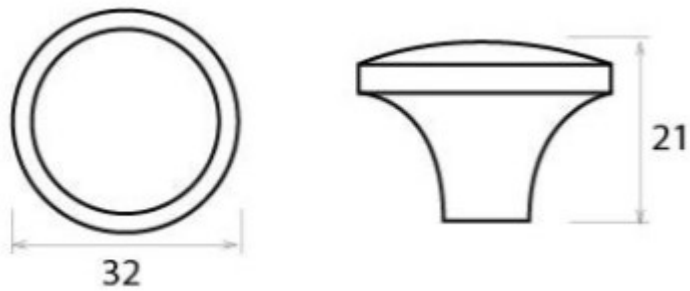

- Overall Size: 32mm Diameter
- Projection: 21mm

Base Material

- Cast Iron

Finish Details

- Natural Smooth Cast Iron