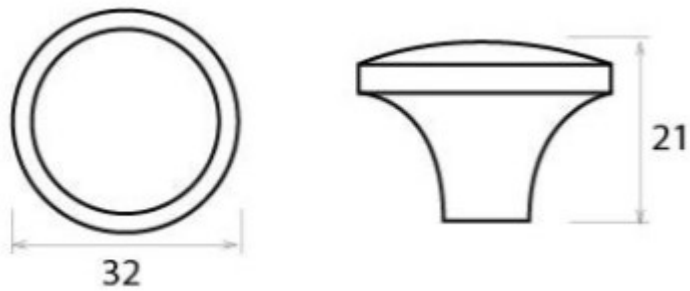

### Size Details

- Overall Size: 32mm Diameter
- Projection: 21mm