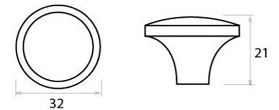

Domed Pattern Cupboard Door Knob - Natural Smooth Cast Iron

Product Images

Description

- Domed pattern cupboard door Knob
- The unique effect is achieved by individually hammering each product by hand
- Natural smooth products are made from a natural cast iron and finished with a clear matt lacquer
- High architectural quality range

Size Details