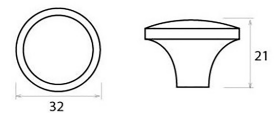

Domed Pattern Cupboard Door Knob - Natural Smooth Cast Iron

Product Images

Description

- Domed pattern cupboard door Knob
- The unique effect is achieved by individually hammering each product by hand
- Natural smooth products are made from a natural cast iron and finished with a clear matt lacquer
- High architectural quality range

Size Details