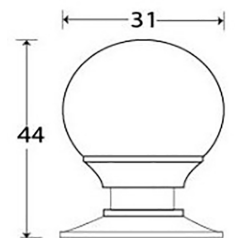

Ball Shaped Cupboard Door Knob - Two Sizes Available - Polished Brass Unlacquered

Product Images

Description

- Ball Shaped cupboard door Knob
- They are suitable for cupboards, doors and drawers
- High architectural quality range

Size Details

- Available in 2 sizes

- Overall Size: 31mm Diameter
- Base Size: 36mm Diameter
- Projection: 44mm

- Overall Size: 39mm Diameter
- Base Size: 42mm Diameter
- Projection: 57mm

Base Material

- Brass

Finish Details

- Polished Brass

Fixings

- This cupboard knob is fitted via a M4 bolt from the rear of the door / drawer - see below diagram

- Bolt through fixings provide a superior strong fixing allowing this knob to be fitted to tall or heavy doors
- Comes supplied with a 31mm long bolt - suitable for use on 18mm thick doors