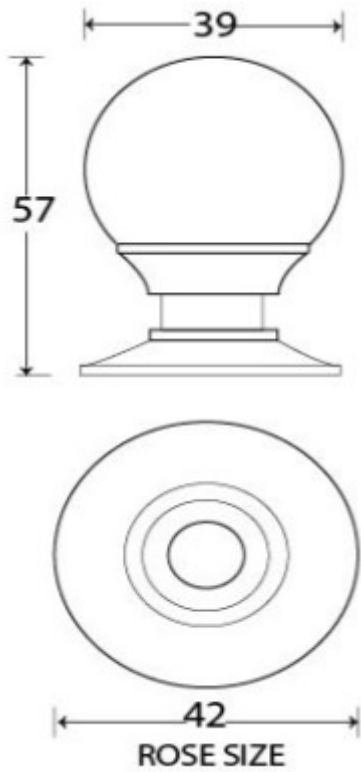

Ball Shaped Cupboard Door Knob - Two Sizes Available - Polished Brass Unlacquered

Product Images

Description

- Ball Shaped cupboard door Knob
- They are suitable for cupboards, doors and drawers
- High architectural quality range

Size Details

- Available in 2 sizes

- Overall Size: 31mm Diameter
- Base Size: 36mm Diameter
- Projection: 44mm

- Overall Size: 39mm Diameter
- Base Size: 42mm Diameter
- Projection: 57mm

Base Material

- Brass

Finish Details

- Polished Brass

Fixings

- This cupboard knob is fitted via a M4 bolt from the rear of the door / drawer - see below diagram

- Bolt through fixings provide a superior strong fixing allowing this knob to be fitted to tall or heavy doors
- Comes supplied with a 31mm long bolt - suitable for use on 18mm thick doors

49225.1 - Ball Shaped Cupboard Door Knob - 31mm Diameter - Polished Brass Unlacquered - Each

49225.2 - Ball Shaped Cupboard Door Knob - 39mm Diameter - Polished Brass Unlacquered - Each