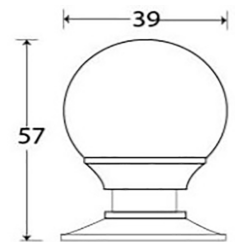

Ball Shaped Cupboard Door Knob - Two Sizes Available - Polished Brass Unlacquered

Product Images

Description

- Ball Shaped cupboard door Knob
- They are suitable for cupboards, doors and drawers
- High architectural quality range

Size Details

- Available in 2 sizes

- Overall Size: 31mm Diameter
- Base Size: 36mm Diameter
- Projection: 44mm

- Overall Size: 39mm Diameter
- Base Size: 42mm Diameter
- Projection: 57mm

Base Material

- Brass

Finish Details

- Polished Brass

Fixings

- This cupboard knob is fitted via a M4 bolt from the rear of the door / drawer - see below diagram

- Bolt through fixings provide a superior strong fixing allowing this knob to be fitted to tall or heavy doors
- Comes supplied with a 31mm long bolt - suitable for use on 18mm thick doors