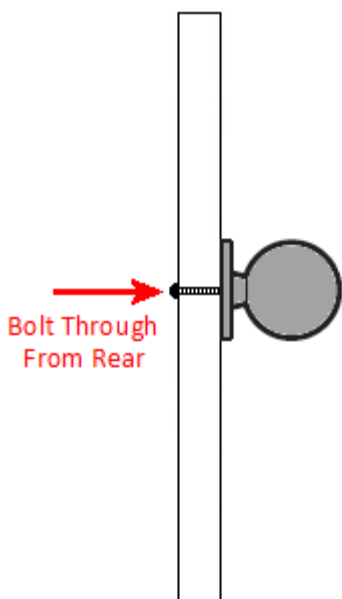

Ball Shaped Cupboard Door Knob - Two Sizes Available - Polished Brass Unlacquered

Product Images

Description

- Ball Shaped cupboard door Knob
- They are suitable for cupboards, doors and drawers
- High architectural quality range

Size Details

- Available in 2 sizes

- Overall Size: 31mm Diameter
- Base Size: 36mm Diameter
- Projection: 44mm

- Overall Size: 39mm Diameter
- Base Size: 42mm Diameter
- Projection: 57mm

Base Material

- Brass

Finish Details

- Polished Brass

Fixings

- This cupboard knob is fitted via a M4 bolt from the rear of the door / drawer - see below diagram

- Bolt through fixings provide a superior strong fixing allowing this knob to be fitted to tall or heavy doors
- Comes supplied with a 31mm long bolt - suitable for use on 18mm thick doors

- For doors thicker than 18mm, longer M4 fixing bolts are available to buy separately (See related products below)

Alternative Fixings

- For fixing two cupboard Knob back to back on either side of a door, a length of M4 stud is required to screw the two Knob together
- For face fixing a cupboard knob by screwing it directly into the front of a wooden door or drawer, a dual M4 / Wood screw is required