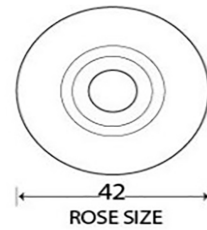

Ball Shaped Cupboard Door Knob - Two Sizes Available - Polished Brass Unlacquered

Product Images

Description

- Ball Shaped cupboard door Knob
- They are suitable for cupboards, doors and drawers
- High architectural quality range

Size Details

- Available in 2 sizes

- Overall Size: 31mm Diameter
- Base Size: 36mm Diameter
- Projection: 44mm

- Overall Size: 39mm Diameter
- Base Size: 42mm Diameter
- Projection: 57mm

Base Material

- Brass

Finish Details

- Polished Brass

Fixings

- This cupboard knob is fitted via a M4 bolt from the rear of the door / drawer - see below diagram

- Bolt through fixings provide a superior strong fixing allowing this knob to be fitted to tall or heavy doors
- Comes supplied with a 31mm long bolt - suitable for use on 18mm thick doors