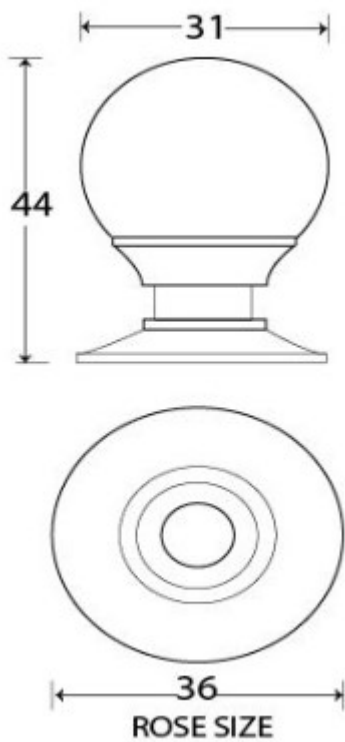

Ball Shaped Cupboard Door Knob - Two Sizes Available - Polished Brass Unlacquered

Product Images

Description

- Ball Shaped cupboard door Knob
- They are suitable for cupboards, doors and drawers
- High architectural quality range

Size Details

- Available in 2 sizes

- Overall Size: 31mm Diameter
- Base Size: 36mm Diameter
- Projection: 44mm

- Overall Size: 39mm Diameter
- Base Size: 42mm Diameter
- Projection: 57mm

Base Material

- Brass

Finish Details

- Polished Brass

Fixings

- This cupboard knob is fitted via a M4 bolt from the rear of the door / drawer - see below diagram

- Bolt through fixings provide a superior strong fixing allowing this knob to be fitted to tall or heavy doors
- Comes supplied with a 31mm long bolt - suitable for use on 18mm thick doors

49225.1 - Ball Shaped Cupboard Door Knob - 31mm Diameter - Polished Brass Unlacquered - Each

49225.2 - Ball Shaped Cupboard Door Knob - 39mm Diameter - Polished Brass Unlacquered - Each