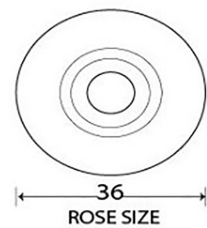

Ball Shaped Cupboard Door Knob - Two Sizes Available - Polished Brass Unlacquered

Product Images

Description

- Ball Shaped cupboard door Knob
- They are suitable for cupboards, doors and drawers
- High architectural quality range

Size Details

- Available in 2 sizes

- Overall Size: 31mm Diameter
- Base Size: 36mm Diameter
- Projection: 44mm

- Overall Size: 39mm Diameter
- Base Size: 42mm Diameter
- Projection: 57mm

Base Material

- Brass

Finish Details

- Polished Brass

Fixings

- This cupboard knob is fitted via a M4 bolt from the rear of the door / drawer - see below diagram

- Bolt through fixings provide a superior strong fixing allowing this knob to be fitted to tall or heavy doors
- Comes supplied with a 31mm long bolt - suitable for use on 18mm thick doors